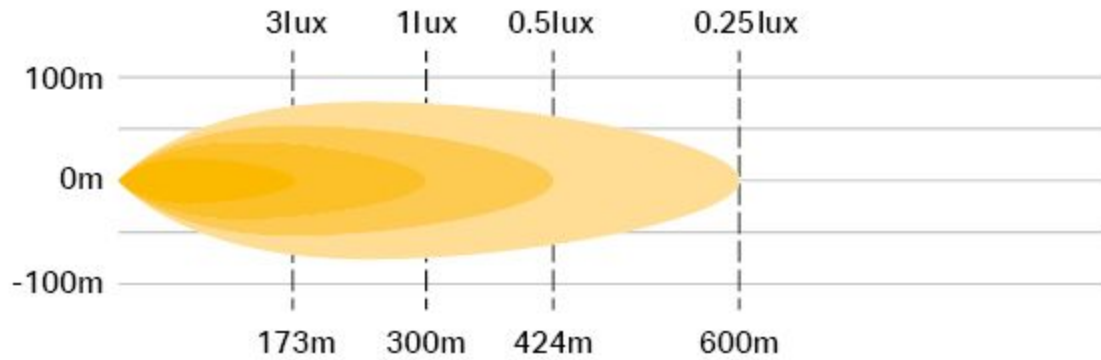

BOOST MODE (WHITE ONLY)

COMBO MODE (WHITE & YELLOW)

SNOW / FOG / DUST MODE (YELLOW ONLY)

E-MARK / LOW OUTPUT MODE (WHITE ONLY)

LINEAR-6 ELITE+ (WHITE ONLY) E-BOOST MODE

LINEAR-6 ELITE+ (WHITE ONLY) E-MARK / LOW OUTPUT MODE

LINEAR-6 ELITE+ (WHITE AND YELLOW) COMBO MODE

LINEAR-6 ELITE+ (YELLOW ONLY) SNOW / FOG / DUST MODE

LINEAR-6 ELITE+ (E-BOOST MODE)

RAW LUMENS: 5,100 / 1 LUX @ 300m

LAZER
HIGH PERFORMANCE LIGHTING

100m 200m 300m

↑
1m

LINEAR-6 ELITE+ (COMBO MODE)

RAW LUMENS: 7,100 / 1 LUX @ 311m

LAZER
HIGH PERFORMANCE LIGHTING

↑
1m

LINEAR-6 ELITE+ (SNOW / FOG / DUST MODE)

RAW LUMENS: 2,000 / 1 LUX @ 131m

LAZER
HIGH PERFORMANCE LIGHTING

↑
1m

LINEAR-6 ELITE+

HORIZONTAL SPREAD: 84° / VERTICAL SPREAD: 18°

LAZER
HIGH PERFORMANCE LIGHTING