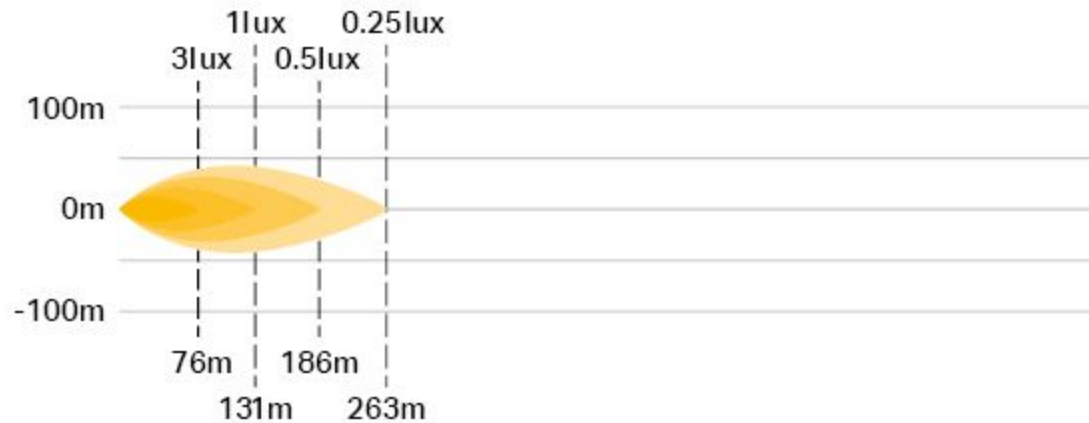

BOOST MODE (WHITE ONLY)

COMBO MODE (WHITE & YELLOW)

SNOW / FOG / DUST MODE (YELLOW ONLY)

E-MARK / LOW OUTPUT MODE (WHITE ONLY)

LINEAR-6 ELITE+ (WHITE ONLY) E-BOOST MODE

LINEAR-6 ELITE+ (WHITE ONLY) E-MARK / LOW OUTPUT MODE

LINEAR-6 ELITE+ (WHITE AND YELLOW) COMBO MODE

LINEAR-6 ELITE+ (YELLOW ONLY) SNOW / FOG / DUST MODE

LINEAR-6 ELITE+ (E-BOOST MODE)

RAW LUMENS: 5,100 / 1 LUX @ 300m

LAZER
HIGH PERFORMANCE LIGHTING

100m 200m 300m

↑
1m

LINEAR-6 ELITE+ (COMBO MODE)

RAW LUMENS: 7,100 / 1 LUX @ 311m

LAZER
HIGH PERFORMANCE LIGHTING

↑
1m

LINEAR-6 ELITE+ (SNOW / FOG / DUST MODE)

RAW LUMENS: 2,000 / 1 LUX @ 131m

LAZER
HIGH PERFORMANCE LIGHTING

↑
1m

LINEAR-6 ELITE+

HORIZONTAL SPREAD: 84° / VERTICAL SPREAD: 18°

LAZER
HIGH PERFORMANCE LIGHTING