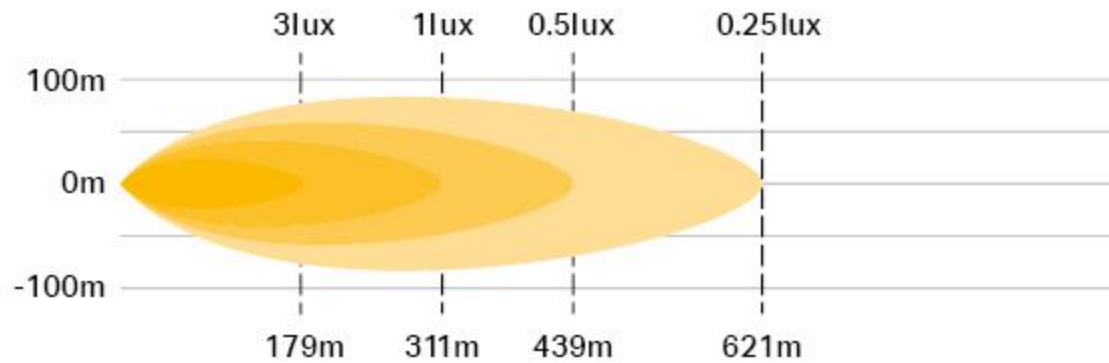

BOOST MODE (WHITE ONLY)

COMBO MODE (WHITE & YELLOW)

SNOW / FOG / DUST MODE (YELLOW ONLY)

E-MARK / LOW OUTPUT MODE (WHITE ONLY)

LINEAR-6 ELITE+ (WHITE ONLY) E-BOOST MODE

LINEAR-6 ELITE+ (WHITE ONLY) E-MARK / LOW OUTPUT MODE

LINEAR-6 ELITE+ (WHITE AND YELLOW) COMBO MODE

LINEAR-6 ELITE+ (YELLOW ONLY) SNOW / FOG / DUST MODE

LINEAR-6 ELITE+ (E-BOOST MODE)

RAW LUMENS: 5,100 / 1 LUX @ 300m

LAZER
HIGH PERFORMANCE LIGHTING

100m 200m 300m

↑
1m

LINEAR-6 ELITE+ (COMBO MODE)

RAW LUMENS: 7,100 / 1 LUX @ 311m

LAZER
HIGH PERFORMANCE LIGHTING

↑
1m

LINEAR-6 ELITE+ (SNOW / FOG / DUST MODE)

RAW LUMENS: 2,000 / 1 LUX @ 131m

LAZER
HIGH PERFORMANCE LIGHTING

↑
1m

LINEAR-6 ELITE+

HORIZONTAL SPREAD: 84° / VERTICAL SPREAD: 18°

LAZER
HIGH PERFORMANCE LIGHTING