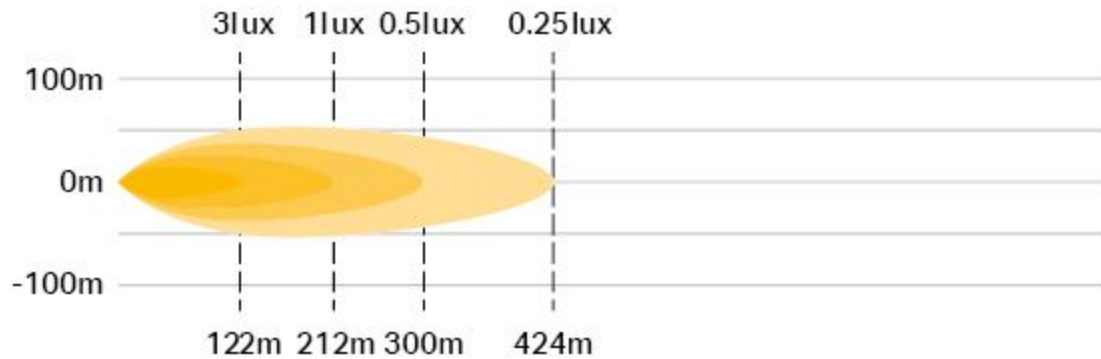

BOOST MODE (WHITE ONLY)

COMBO MODE (WHITE & YELLOW)

SNOW / FOG / DUST MODE (YELLOW ONLY)

E-MARK / LOW OUTPUT MODE (WHITE ONLY)

LINEAR-6 ELITE+ (WHITE ONLY) E-BOOST MODE

LINEAR-6 ELITE+ (WHITE ONLY) E-MARK / LOW OUTPUT MODE

LINEAR-6 ELITE+ (WHITE AND YELLOW) COMBO MODE

LINEAR-6 ELITE+ (YELLOW ONLY) SNOW / FOG / DUST MODE

LINEAR-6 ELITE+ (E-BOOST MODE)

RAW LUMENS: 5,100 / 1 LUX @ 300m

LAZER
HIGH PERFORMANCE LIGHTING

100m 200m 300m

↑
1m

LINEAR-6 ELITE+ (COMBO MODE)

RAW LUMENS: 7,100 / 1 LUX @ 311m

LAZER
HIGH PERFORMANCE LIGHTING

↑
1m

LINEAR-6 ELITE+ (SNOW / FOG / DUST MODE)

RAW LUMENS: 2,000 / 1 LUX @ 131m

LAZER
HIGH PERFORMANCE LIGHTING

↑
1m

LINEAR-6 ELITE+

HORIZONTAL SPREAD: 84° / VERTICAL SPREAD: 18°

LAZER
HIGH PERFORMANCE LIGHTING