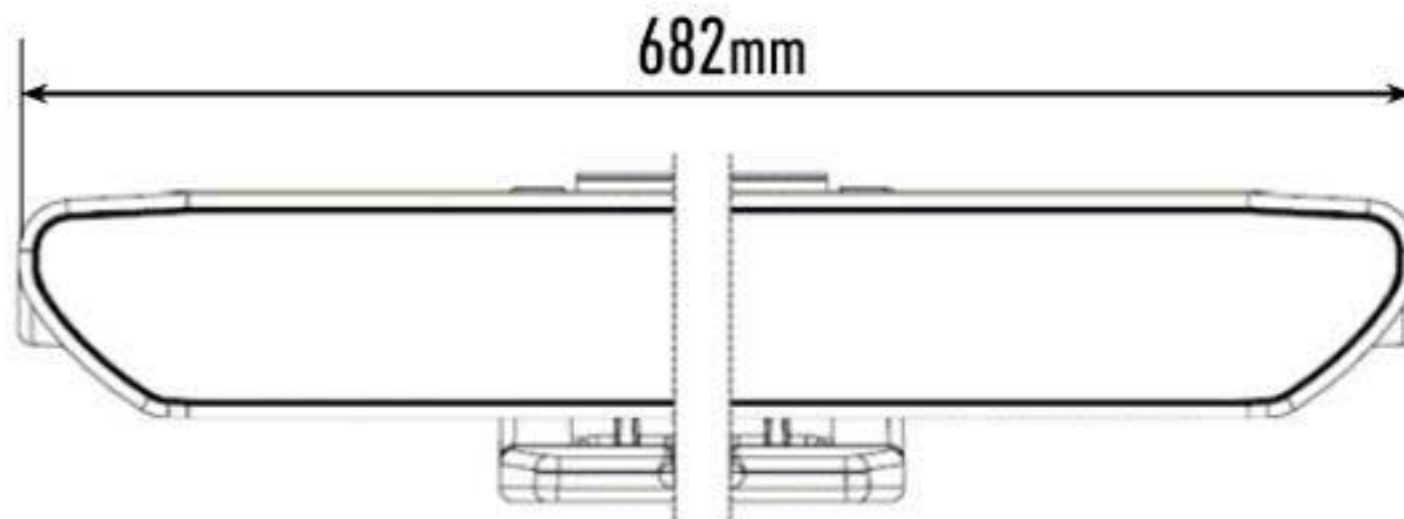

# BILBRÖDERNA

50 lux line represents HSE guidelines for working outside at night while undertaking general tasks, such as labouring or moving goods.

# LINEAR-24 FLOOD

Generated from BSI lamp photometric test data: on road measurement data

**HX235LCR**

**VARO**  
LIIKKUVAA  
TYÖKONETTA

**HYUNDAI**