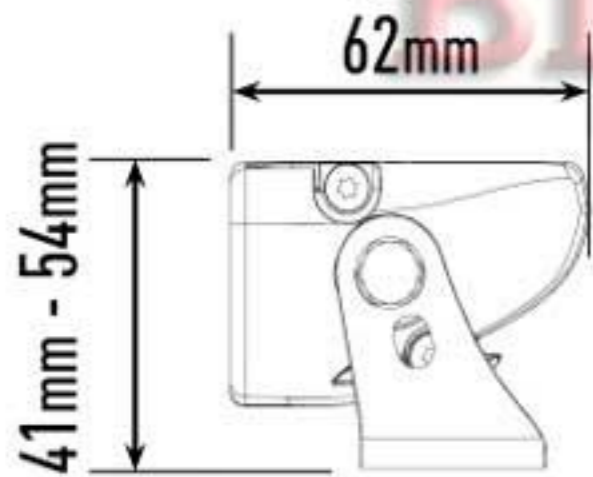

# BILBRÖDERNA

50 lux line represents HSE guidelines for working outside at night while undertaking general tasks, such as labouring or moving goods.

# LINEAR-24 FLOOD

Generated from BSI lamp photometric test data: on road measurement data

**HX235LCR**

**VARO**  
LIIKKUVAA  
TYÖKONETTA

**HYUNDAI**