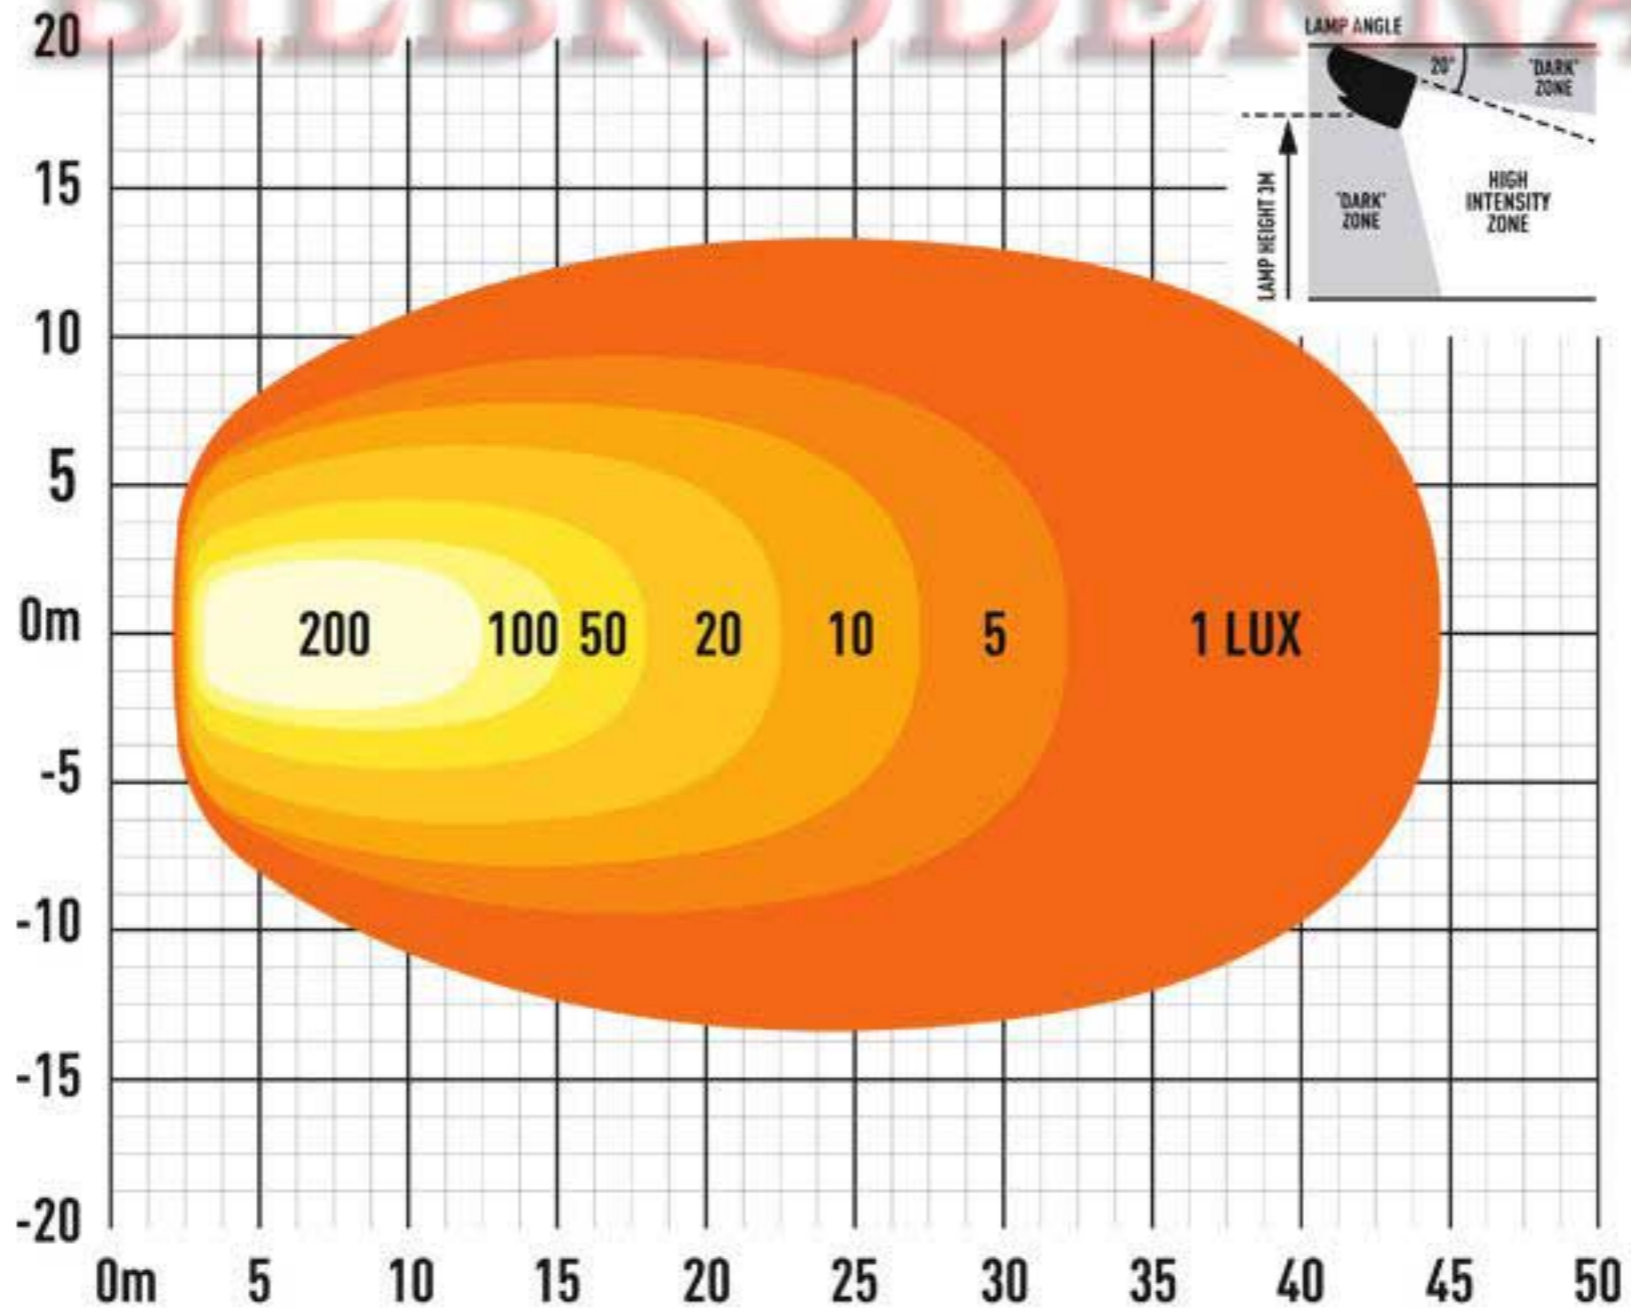

# BILBRÖDERNA

50 lux line represents HSE guidelines for working outside at night while undertaking general tasks, such as labouring or moving goods.

# BILBRÖDERNA

# LINEAR-24 FLOOD

Generated from BSI lamp photometric test data: on road measurement data

**HX235LCR**

**VARO**  
LIIKKUVAA  
TYÖKONETTA

**HYUNDAI**