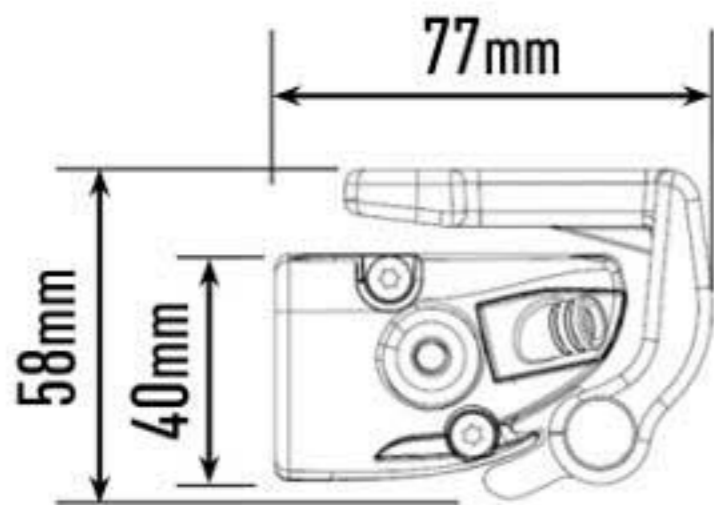

# BILBRÖDERNA

50 lux line represents HSE guidelines for working outside at night while undertaking general tasks, such as labouring or moving goods.

# LINEAR-24 FLOOD

Generated from BSI lamp photometric test data: on road measurement data

**HX235LCR**

**VARO**  
LIIKKUVAA  
TYÖKONETTA

**HYUNDAI**