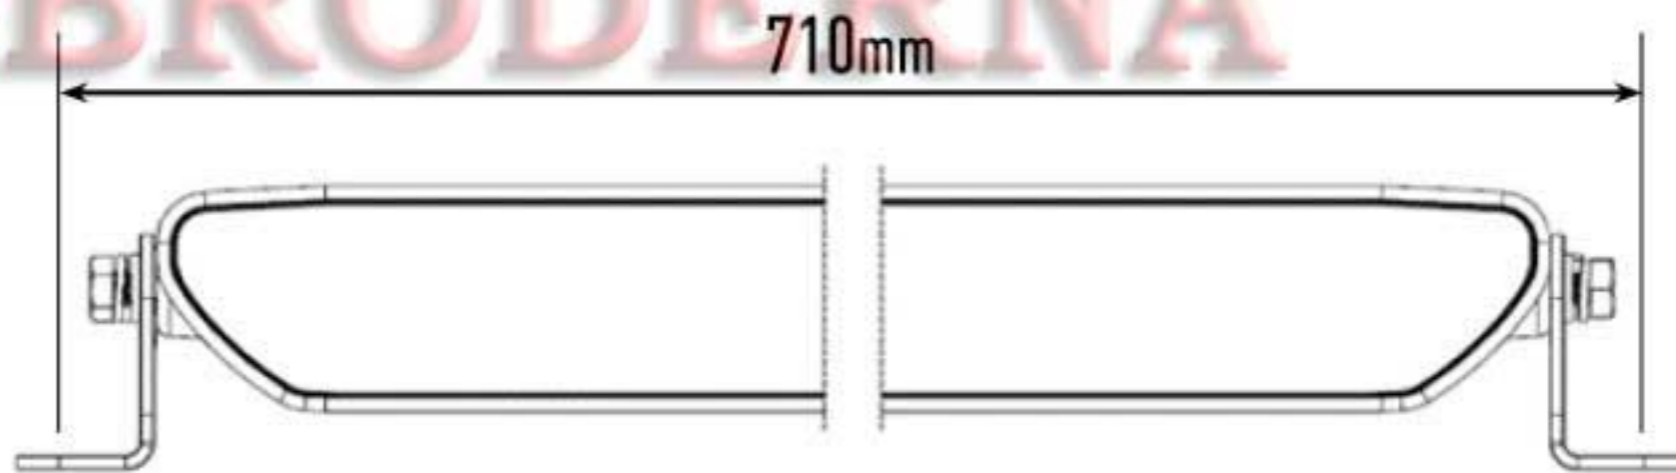

# BILBRÖDERNA

50 lux line represents HSE guidelines for working outside at night while undertaking general tasks, such as labouring or moving goods.

# LINEAR-24 FLOOD

Generated from BSI lamp photometric test data: on road measurement data

**HX235LCR**

**VARO**  
LIIKKUVAA  
TYÖKONETTA

**HYUNDAI**