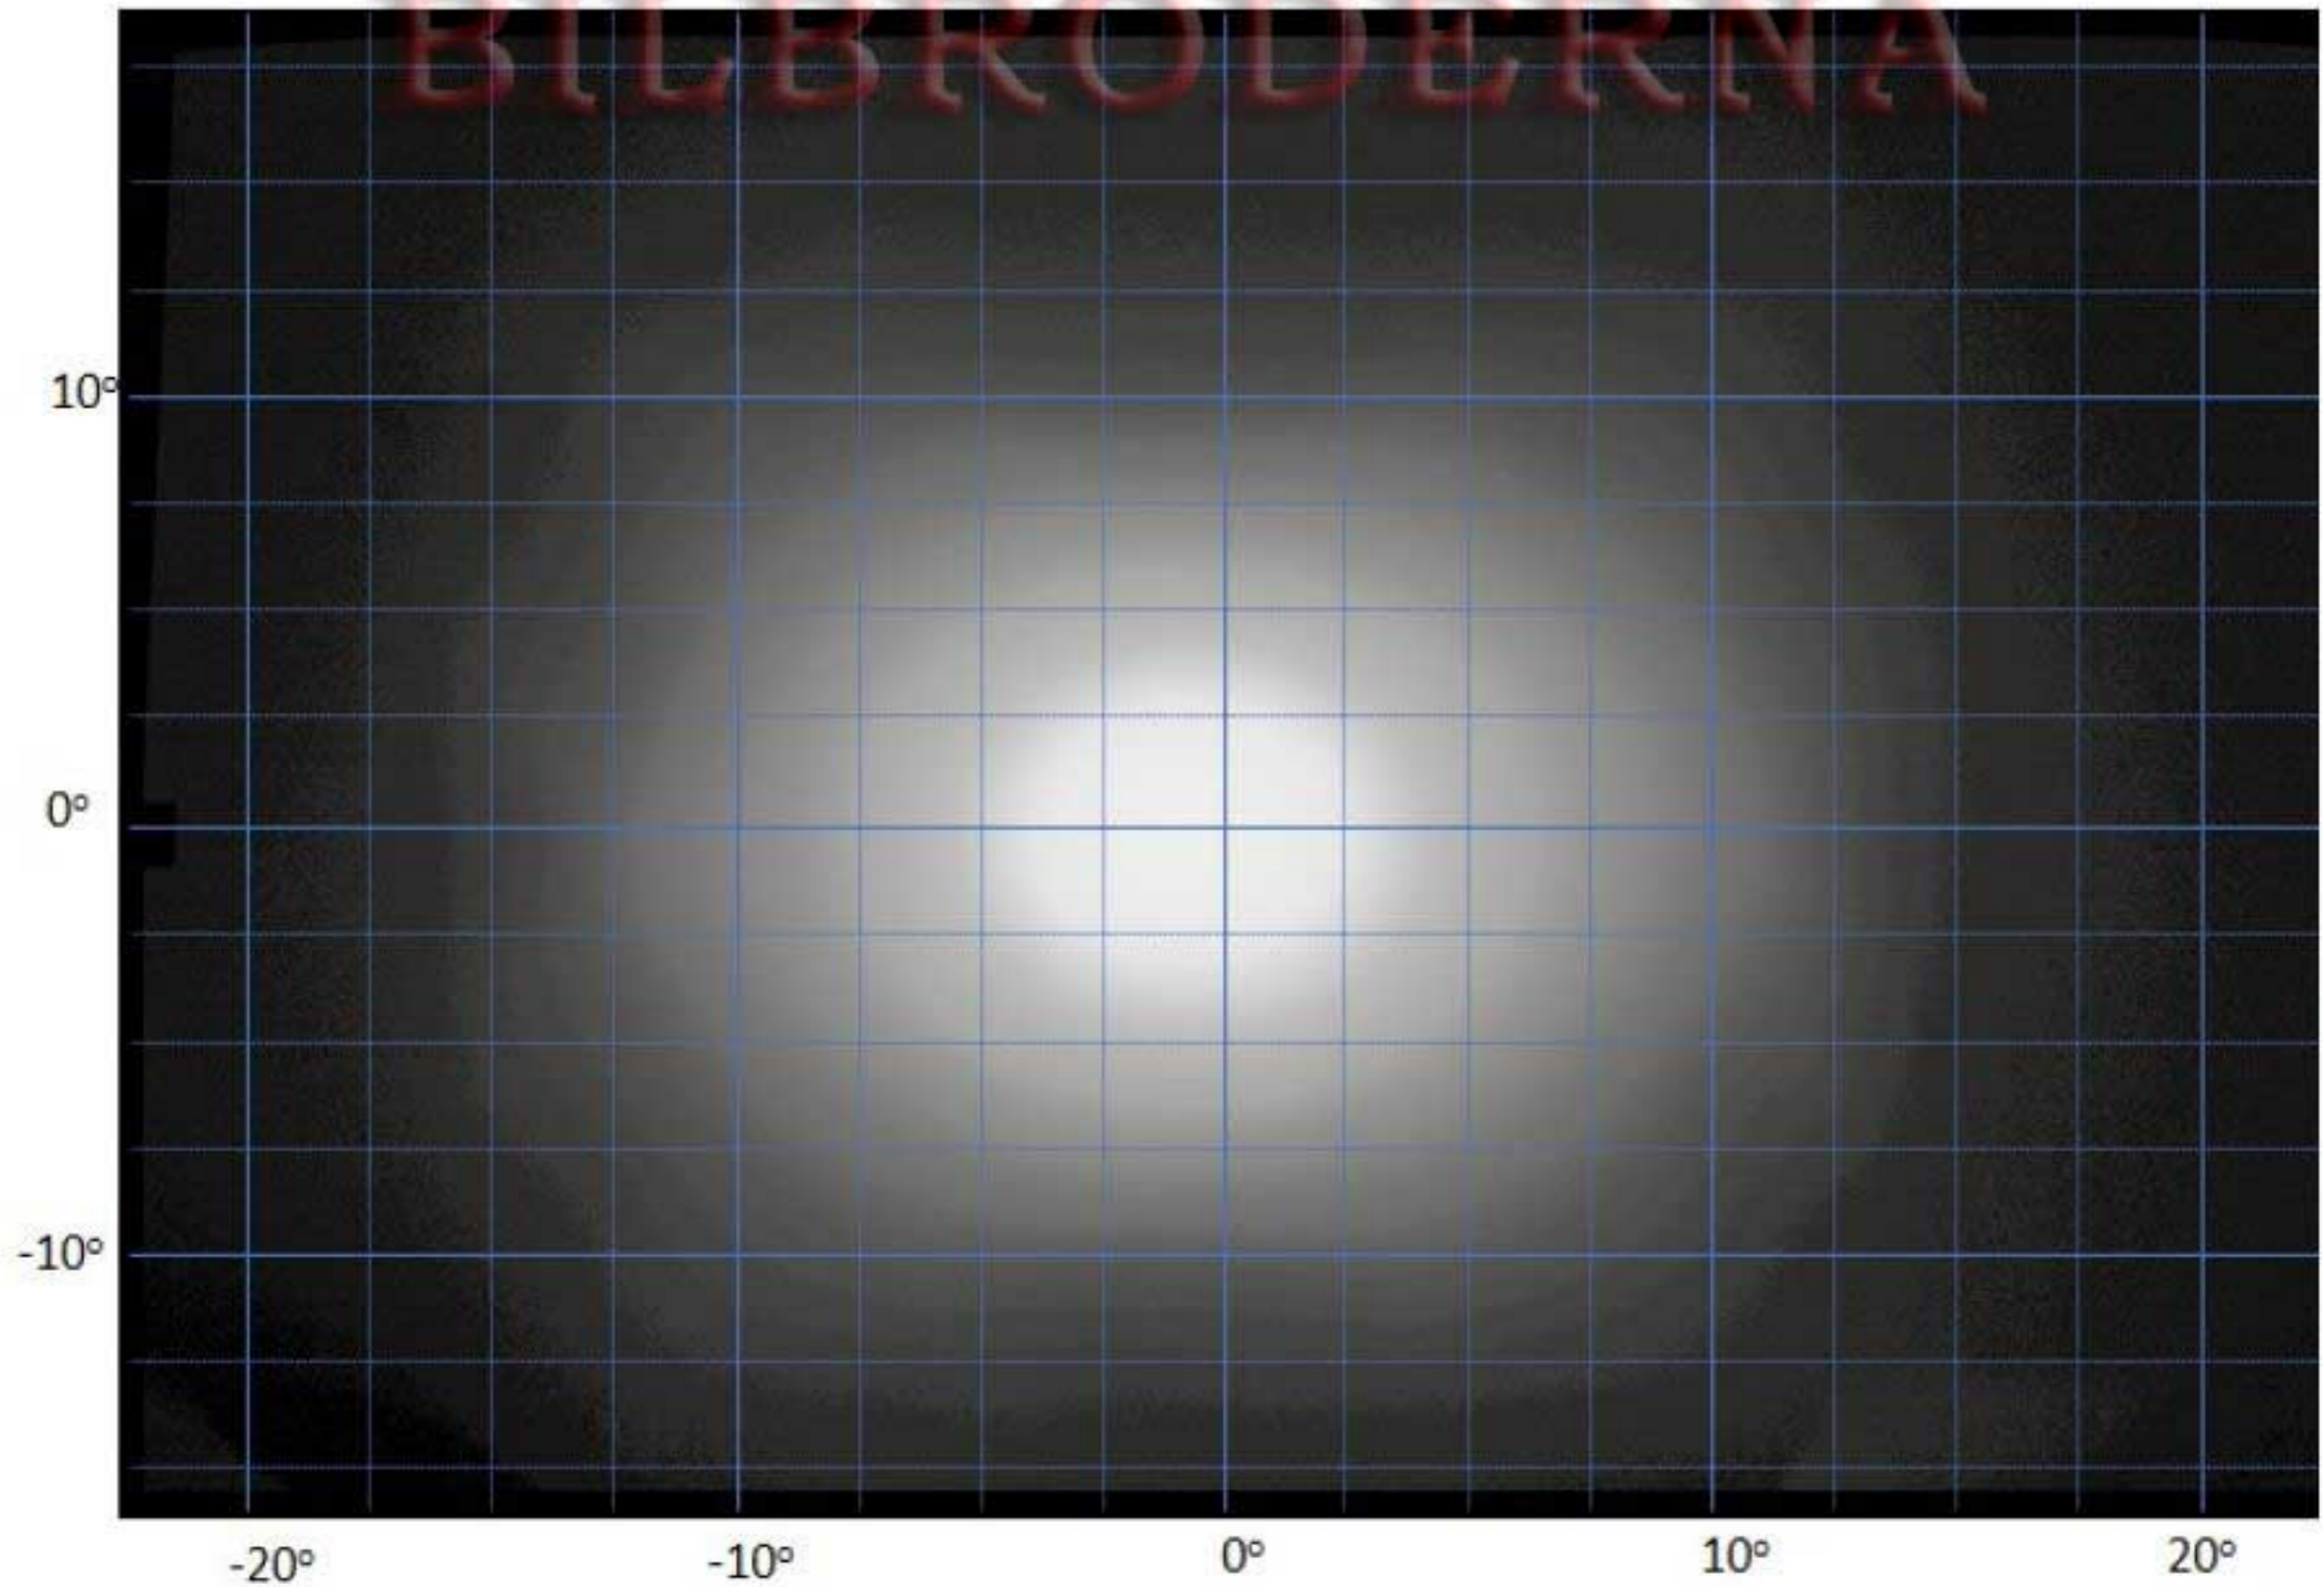

LAZER

HIGH PERFORMANCE LIGHTING

T28 EVOLUTION

RAW LUMENS: 28,952 / 1 LUX @ 735m / E-MARK REF: N/A

1m

5
YEAR
WARRANTY

IP67
WATERPROOF

BILBRÖDERNA

T28

GENERATED FROM BSI LAMP PHOTOMETRIC TEST DATA: ON ROAD MEASUREMENT DATA

BILBRÖDERNA

HIGH OUTPUT 11W LEDS DELIVER
EXCEPTIONAL LIGHTING PERFORMANCE

'UNBREAKABLE'
POLYCARBONATE LENS
WITH LIFETIME GUARANTEE