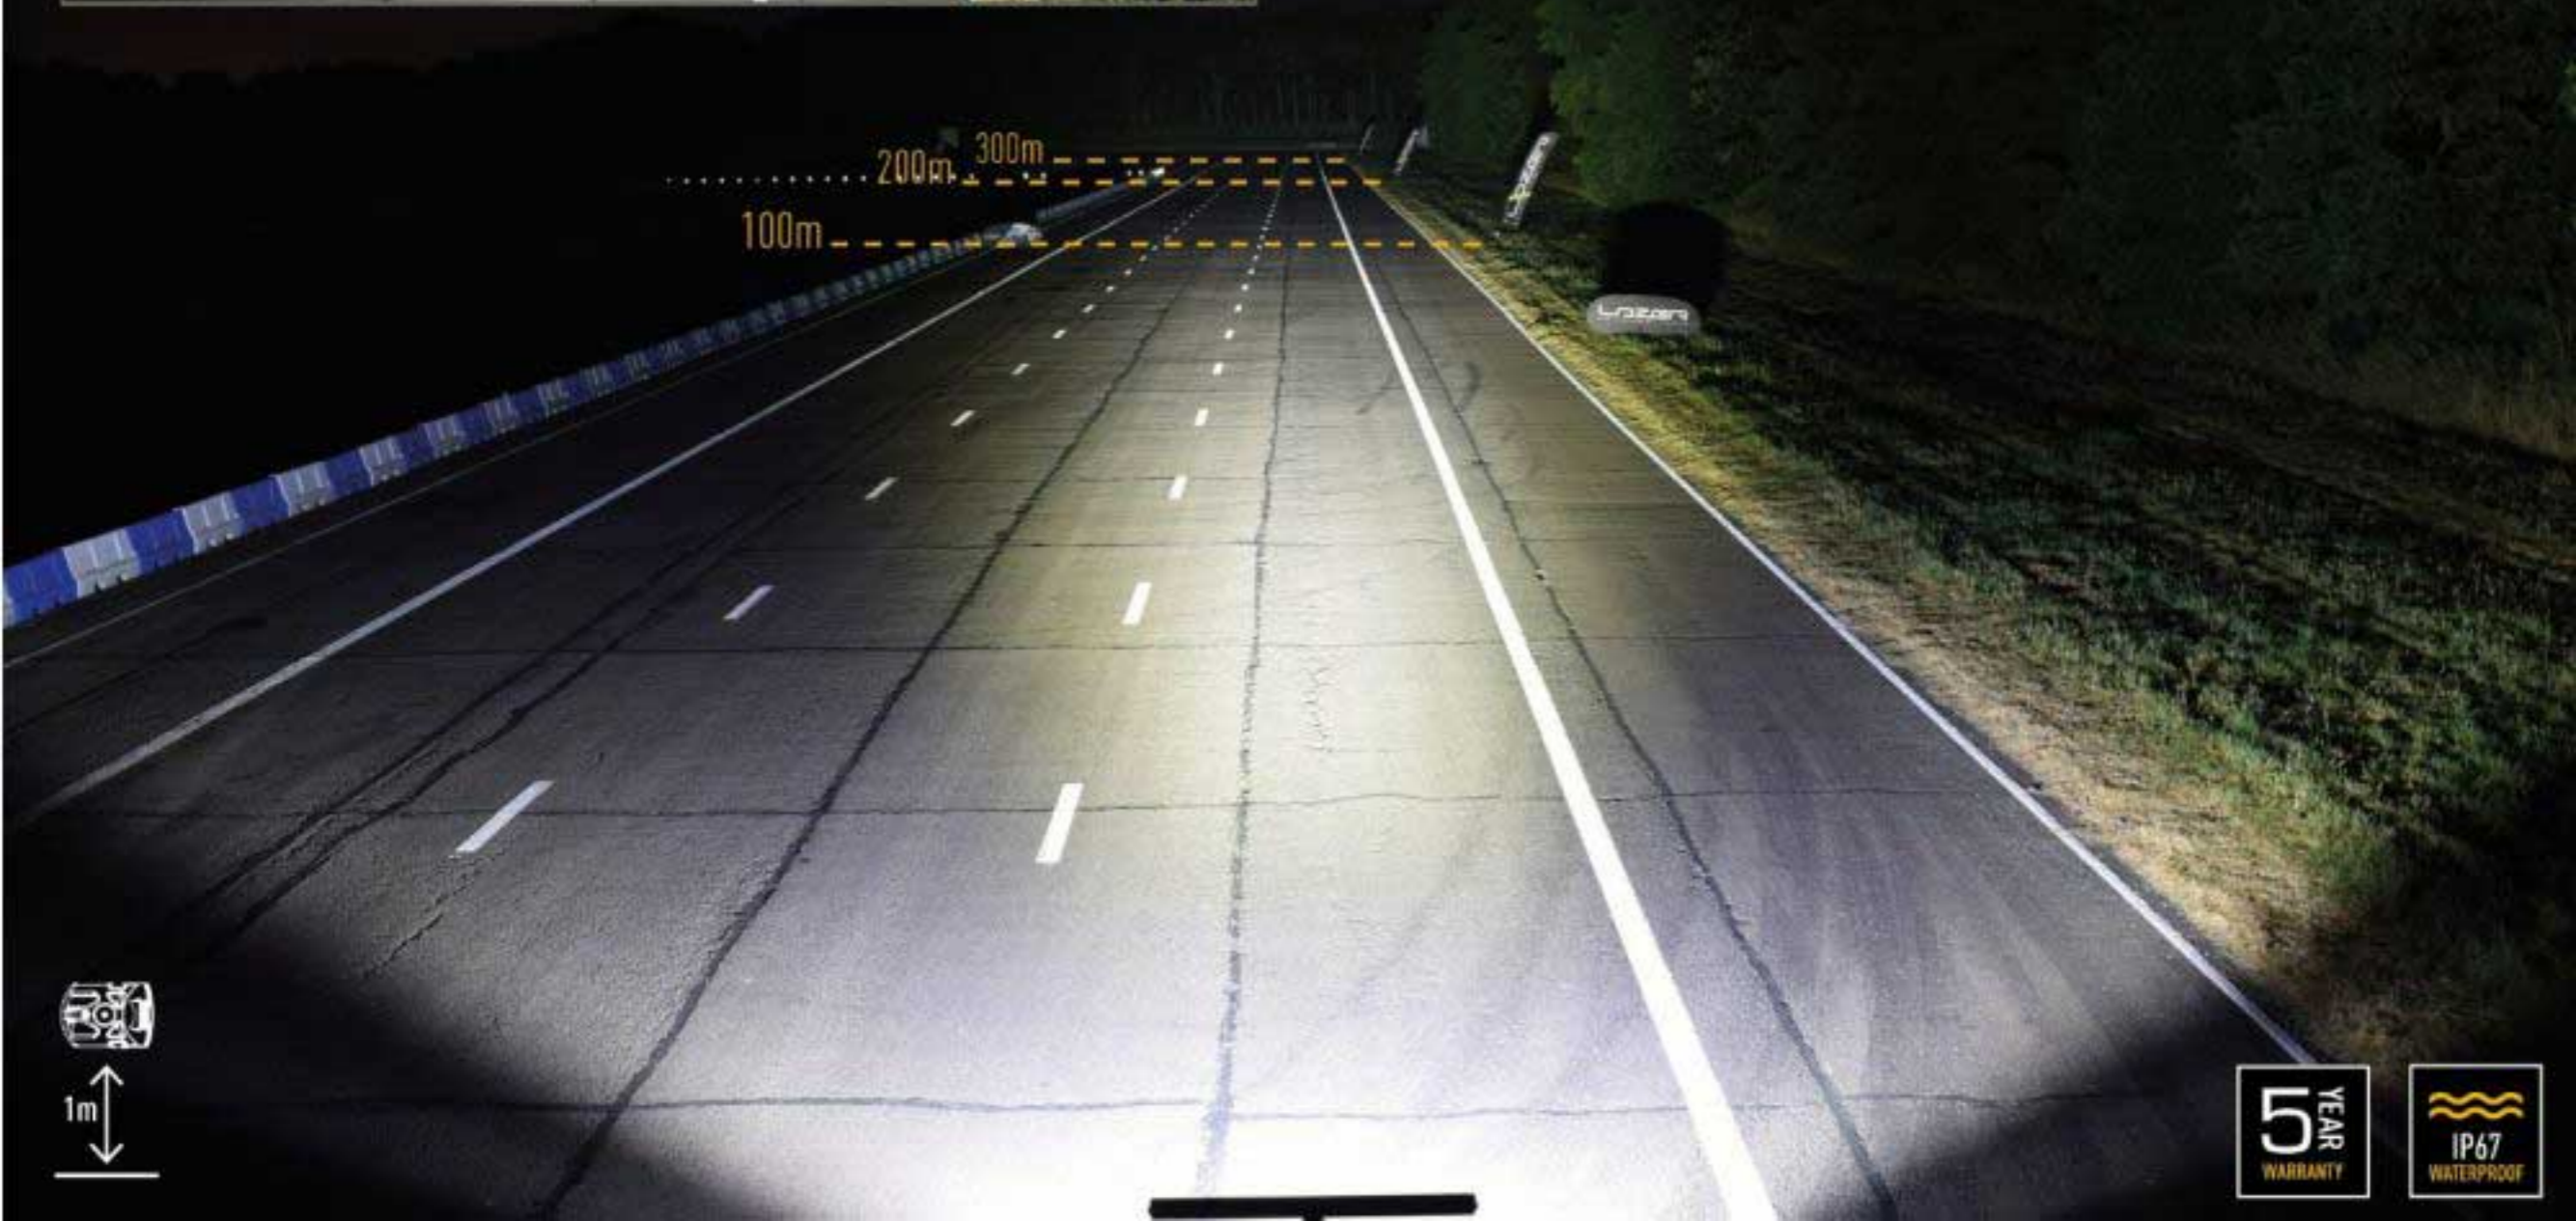

LAZER

HIGH PERFORMANCE LIGHTING

T28 EVOLUTION

RAW LUMENS: 28,952 / 1 LUX @ 735m / E-MARK REF: N/A

1m

5
YEAR
WARRANTY

IP67
WATERPROOF

BILBRÖDERNA

T28

GENERATED FROM BSI LAMP PHOTOMETRIC TEST DATA: ON ROAD MEASUREMENT DATA

BILBRÖDERNA

HIGH OUTPUT 11W LEDS DELIVER
EXCEPTIONAL LIGHTING PERFORMANCE

'UNBREAKABLE'
POLYCARBONATE LENS
WITH LIFETIME GUARANTEE

E-MARK CERTIFIED
FOR ON-ROAD USE

CAE OPTIMISED HEAT-SINK

E-COAT PRE-TREATMENT
PROVIDES MAXIMUM
CORROSION RESISTANCE

CONCEALED THREADED
SIDE BRACKET
MOUNTING POINT

DYNAMIC DRIVE MODULATION

DRIVE CURRENT FOR THE LEDS IS MAINTAINED AT
THE OPTIMUM LEVEL CONSIDERING ENVIRONMENTAL
AND THERMAL CONDITIONS OF THE LAMP