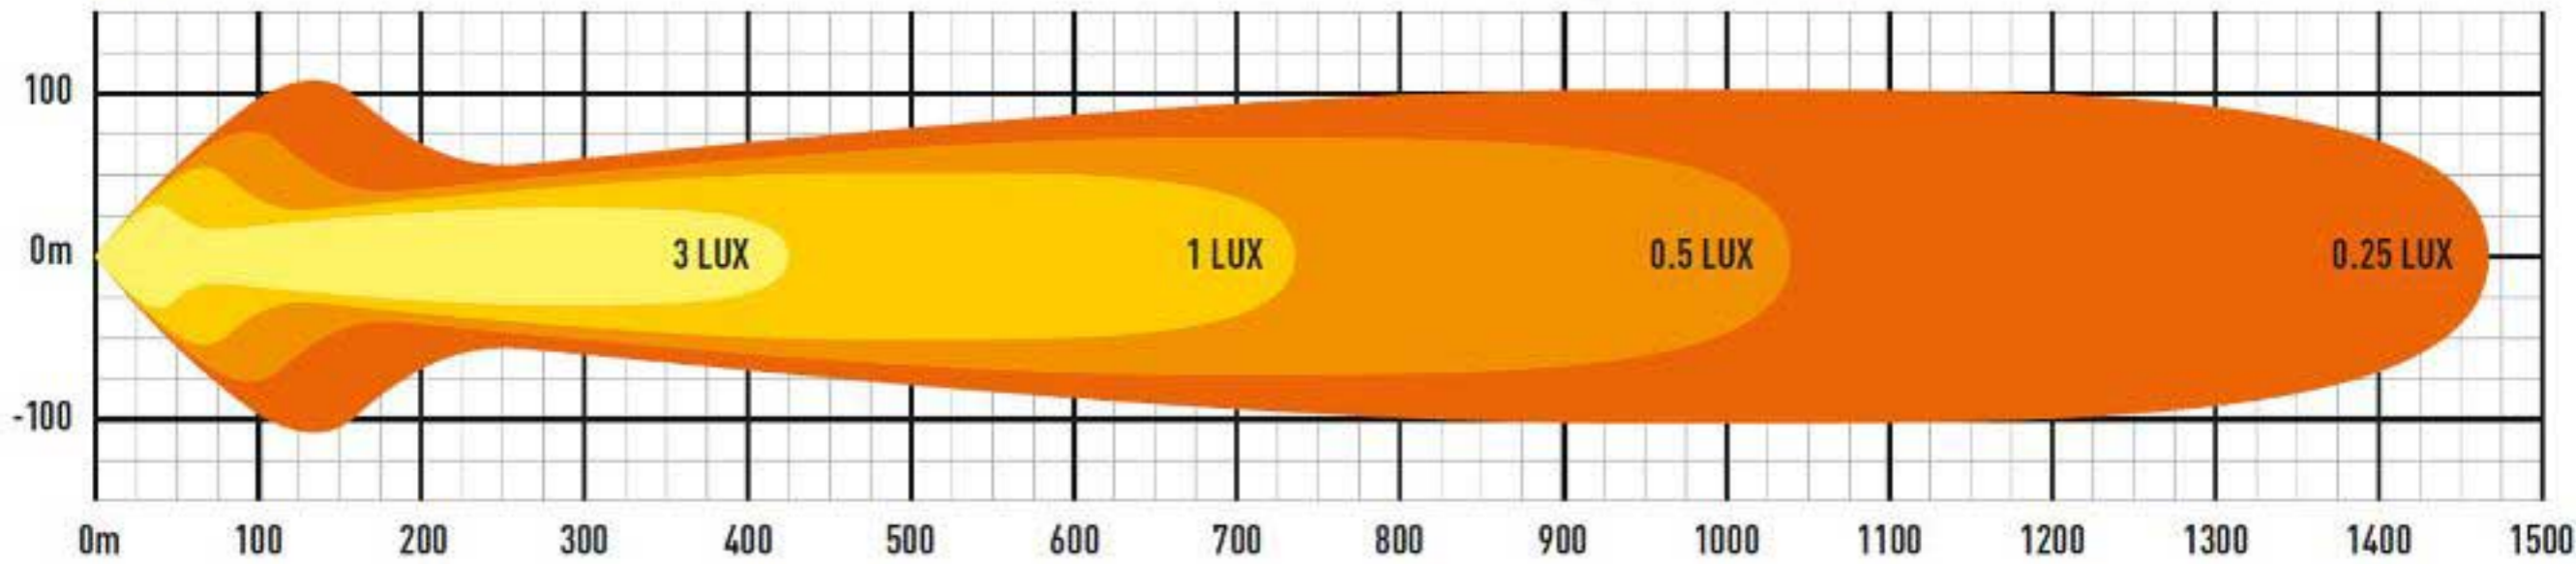

LAZER

HIGH PERFORMANCE LIGHTING

T28 EVOLUTION

RAW LUMENS: 28,952 / 1 LUX @ 735m / E-MARK REF: N/A

1m

5
YEAR
WARRANTY

IP67
WATERPROOF

BILBRÖDERNA

T28

GENERATED FROM BSI LAMP PHOTOMETRIC TEST DATA: ON ROAD MEASUREMENT DATA

BILBRÖDERNA

HIGH OUTPUT 11W LEDS DELIVER
EXCEPTIONAL LIGHTING PERFORMANCE

'UNBREAKABLE'
POLYCARBONATE LENS
WITH LIFETIME GUARANTEE