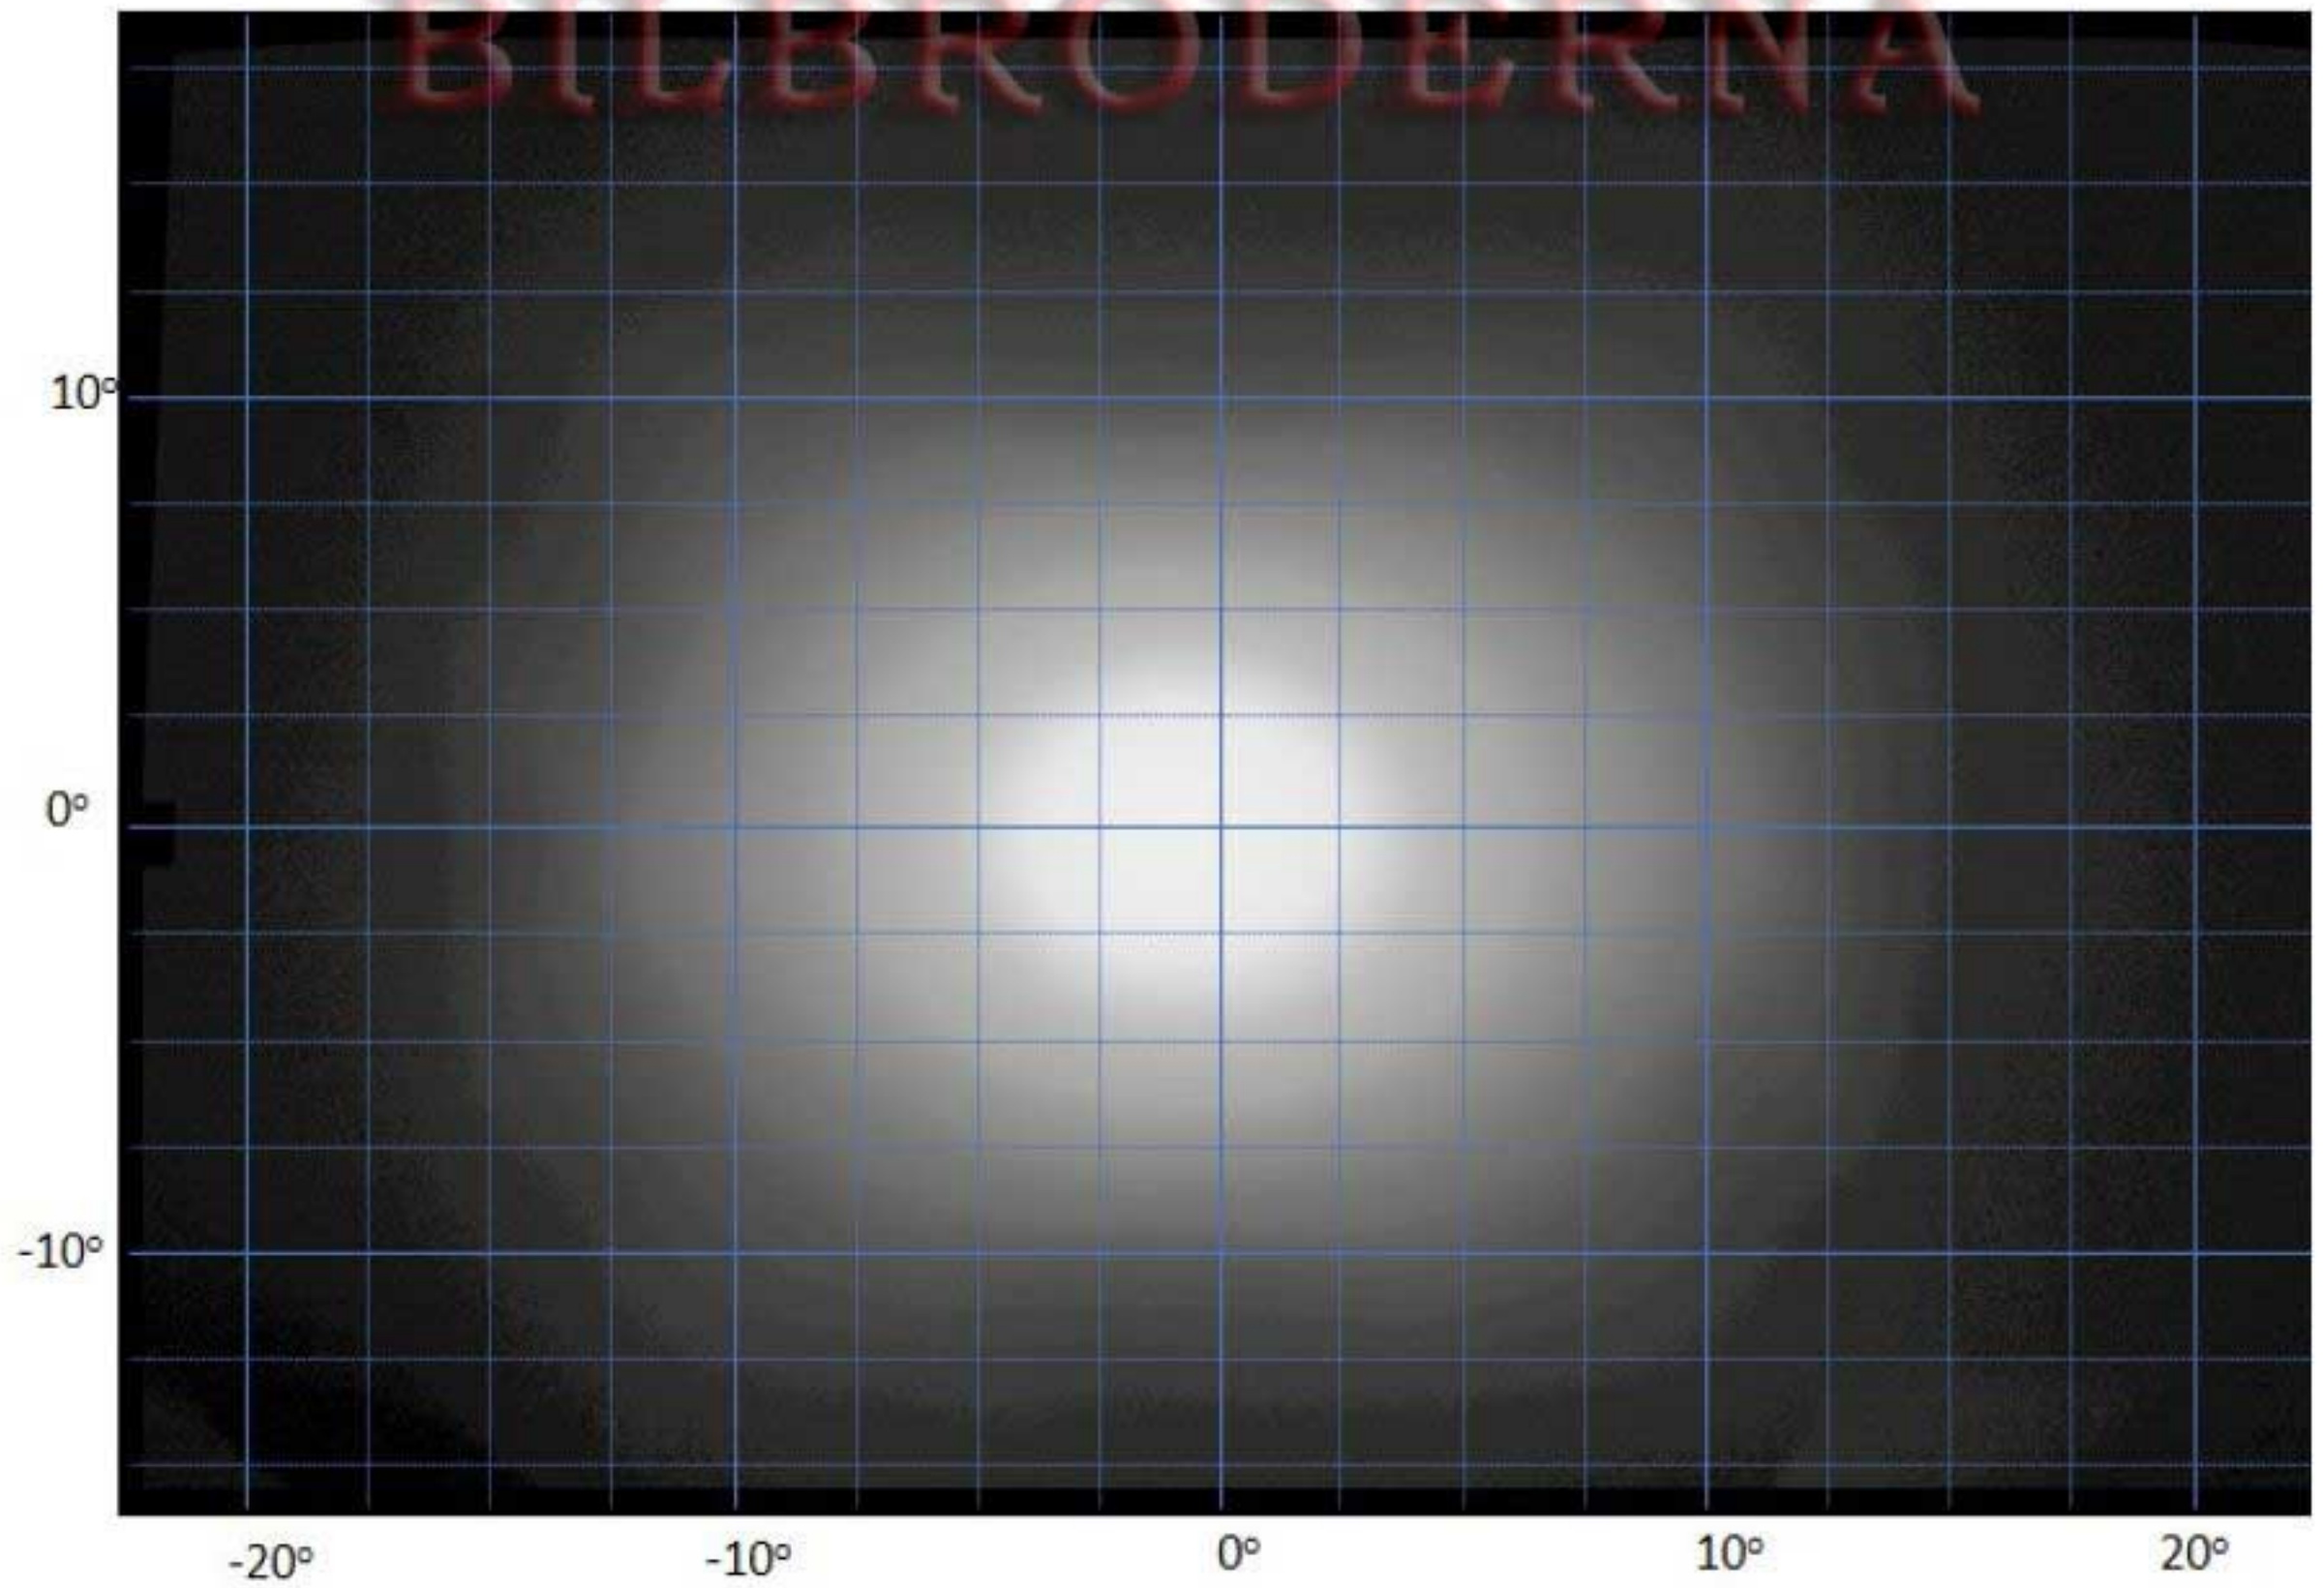

LAZER

HIGH PERFORMANCE LIGHTING

T24 EVOLUTION

RAW LUMENS: 24,816 / 1 LUX @ 680m / E-MARK REF: N/A

1m

5
YEAR
WARRANTY

IP67
WATERPROOF

BILBRÖDERNA

T24

GENERATED FROM BSI LAMP PHOTOMETRIC TEST DATA; ON ROAD MEASUREMENT DATA

BILBRÖDERNA

HIGH OUTPUT 11W LEDS DELIVER
EXCEPTIONAL LIGHTING PERFORMANCE

'UNBREAKABLE'
POLYCARBONATE LENS
WITH LIFETIME GUARANTEE