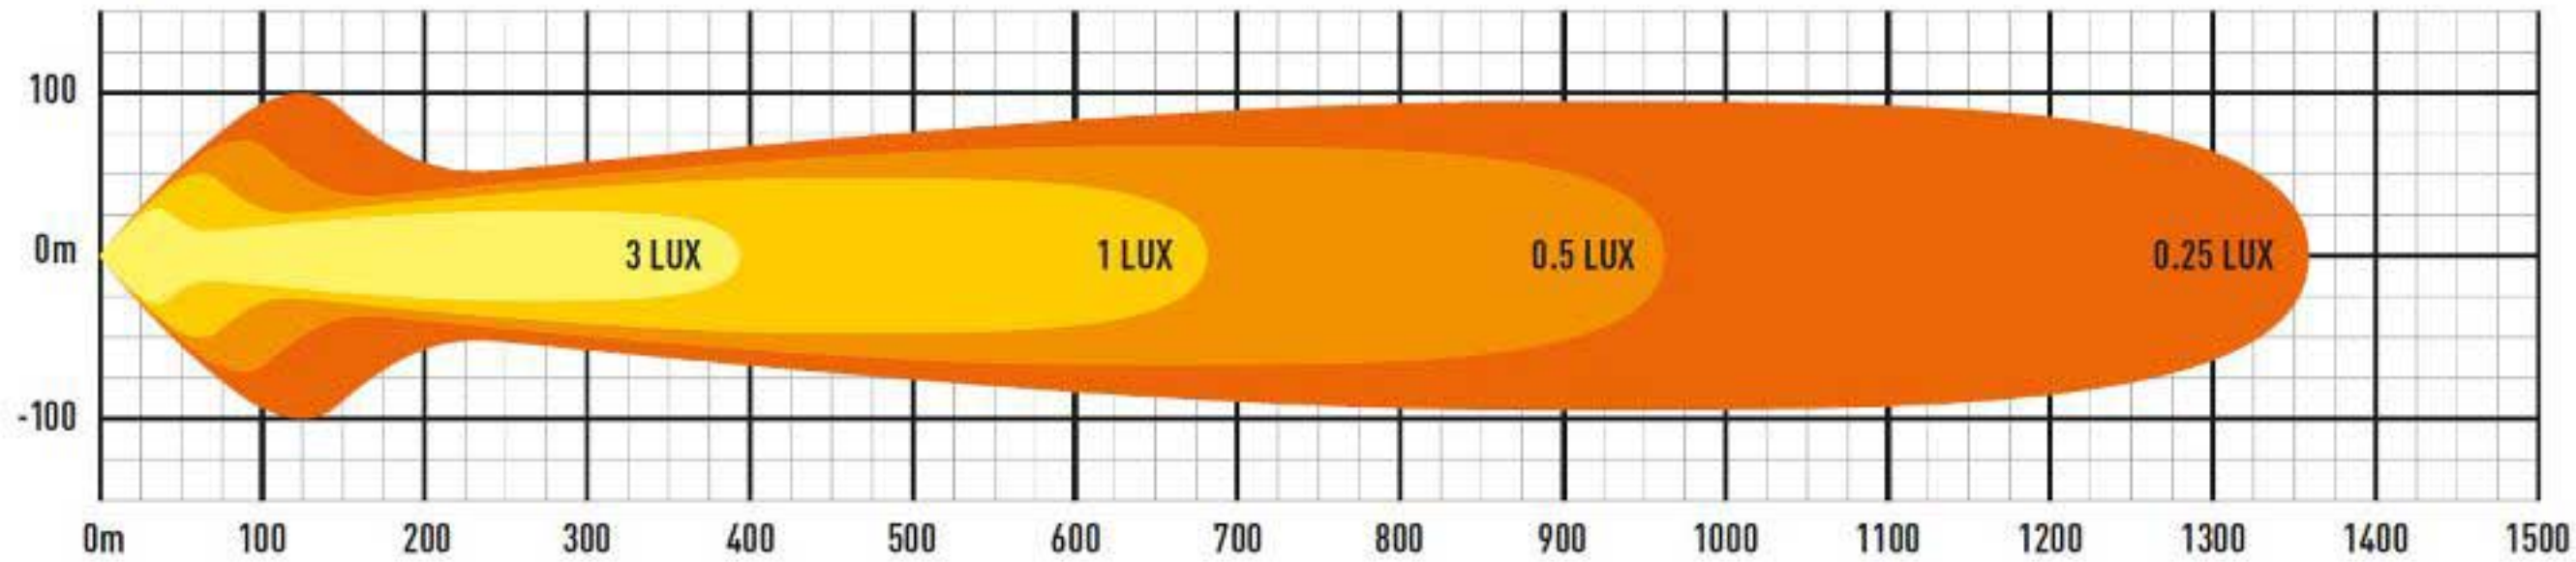

LAZER

HIGH PERFORMANCE LIGHTING

T24 EVOLUTION

RAW LUMENS: 24,816 / 1 LUX @ 680m / E-MARK REF: N/A

1m

5
YEAR
WARRANTY

IP67
WATERPROOF

BILBRÖDERNA

T24

GENERATED FROM BSI LAMP PHOTOMETRIC TEST DATA; ON ROAD MEASUREMENT DATA

BILBRÖDERNA

HIGH OUTPUT 11W LEDS DELIVER
EXCEPTIONAL LIGHTING PERFORMANCE

'UNBREAKABLE'
POLYCARBONATE LENS
WITH LIFETIME GUARANTEE