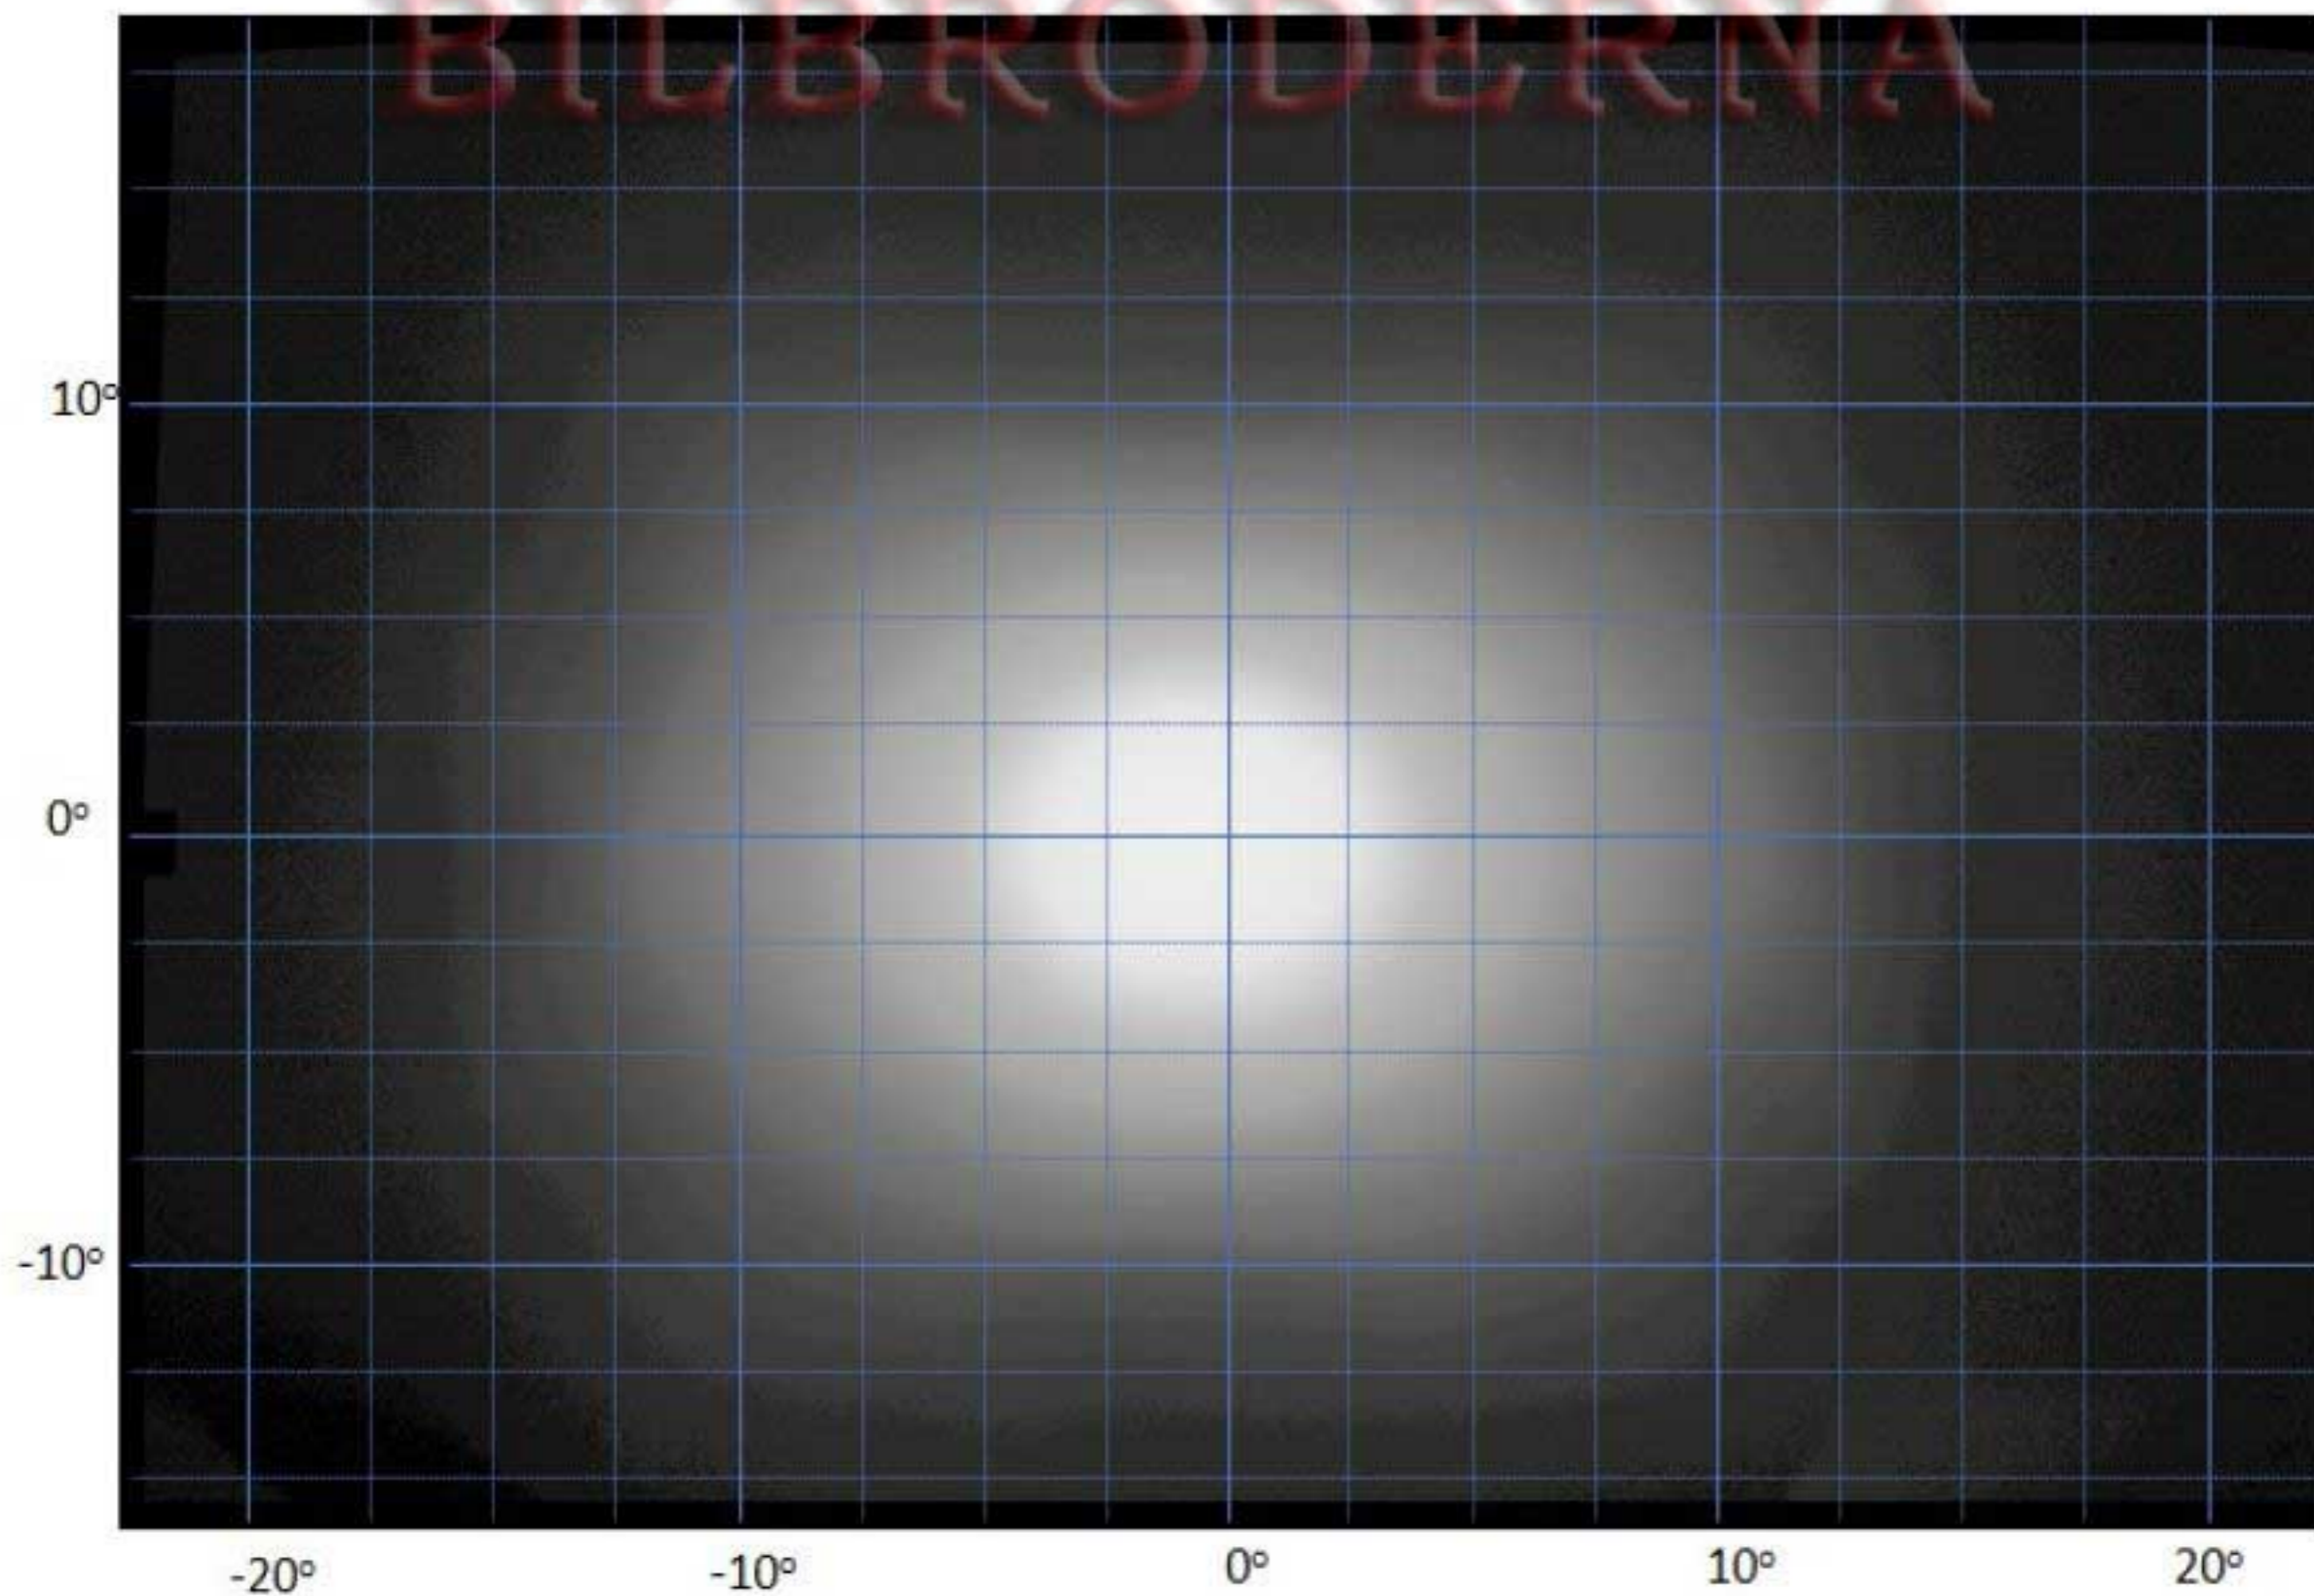

LAZER

HIGH PERFORMANCE LIGHTING

T16 EVOLUTION

RAW LUMENS: 16,544 / 1 LUX @ 555m / E-MARK REF: N/A

1m

5
YEAR
WARRANTY

IP67
WATERPROOF

BILBRÖDERNA