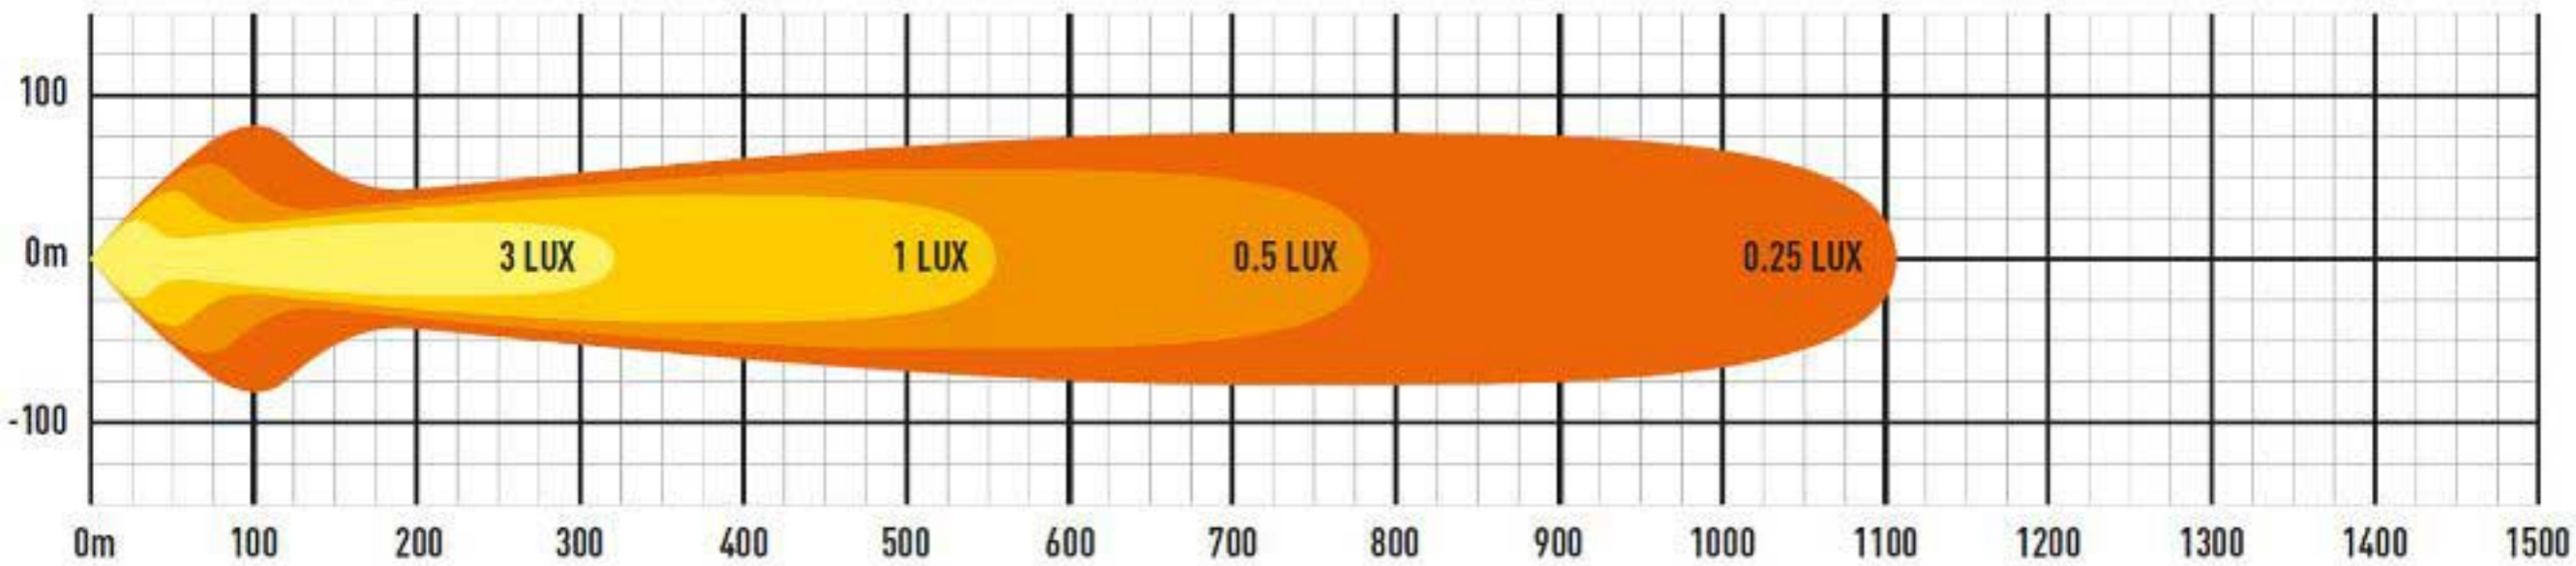

CONCEALED THREADED
SIDE BRACKET
MOUNTING POINT

DYNAMIC DRIVE MODULATION

DRIVE CURRENT FOR THE LEDS IS MAINTAINED AT
THE OPTIMUM LEVEL CONSIDERING ENVIRONMENTAL
AND THERMAL CONDITIONS OF THE LAMP

ULTRA-REFLECTIVE, VACUUM-METALLISED
OPTICS DELIVER 'DRIVE' BEAM PATTERN
OPTIMISED FOR RANGE AND SPREAD

SEAMLESS, LOW-PROFILE
DESIGN FACILITATES
INSTALLATION, AND
REDUCES DIRT/SNOW/ICE
ACCUMULATIONS

FULLY VERSATILE MOUNTING SYSTEM CAN
BE POSITIONED ABOVE OR BELOW LAMP

BILBRÖDERNA

T16

GENERATED FROM BSI LAMP PHOTOMETRIC TEST DATA: ON ROAD MEASUREMENT DATA