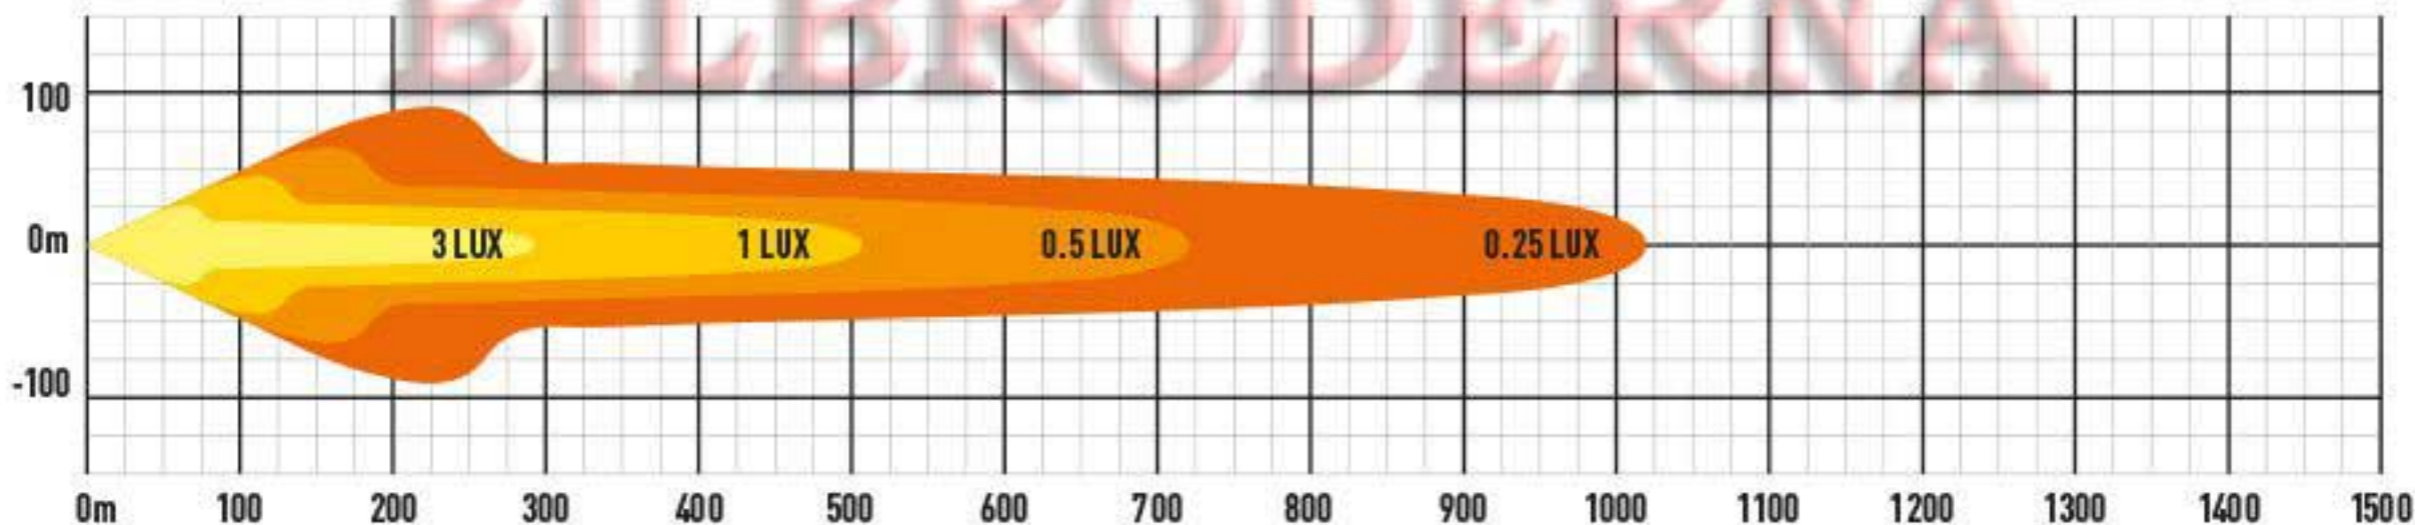

CARBON-6 (2019) DRIVE

GENERATED FROM BSI LAMP PHOTOMETRIC TEST DATA: ON ROAD MEASUREMENT DATA

CARBON-6 (2019) DRIVE – E-MARK COMPLIANT*

GENERATED FROM BSI LAMP PHOTOMETRIC TEST DATA: ON ROAD MEASUREMENT DATA

*E-MARK COMPLIANT MODE ACTIVATED VIA DASHBOARD CONTROLLER (SOLD SEPARATELY)

BILBRÖDERNA

CF-PA12 MATERIAL