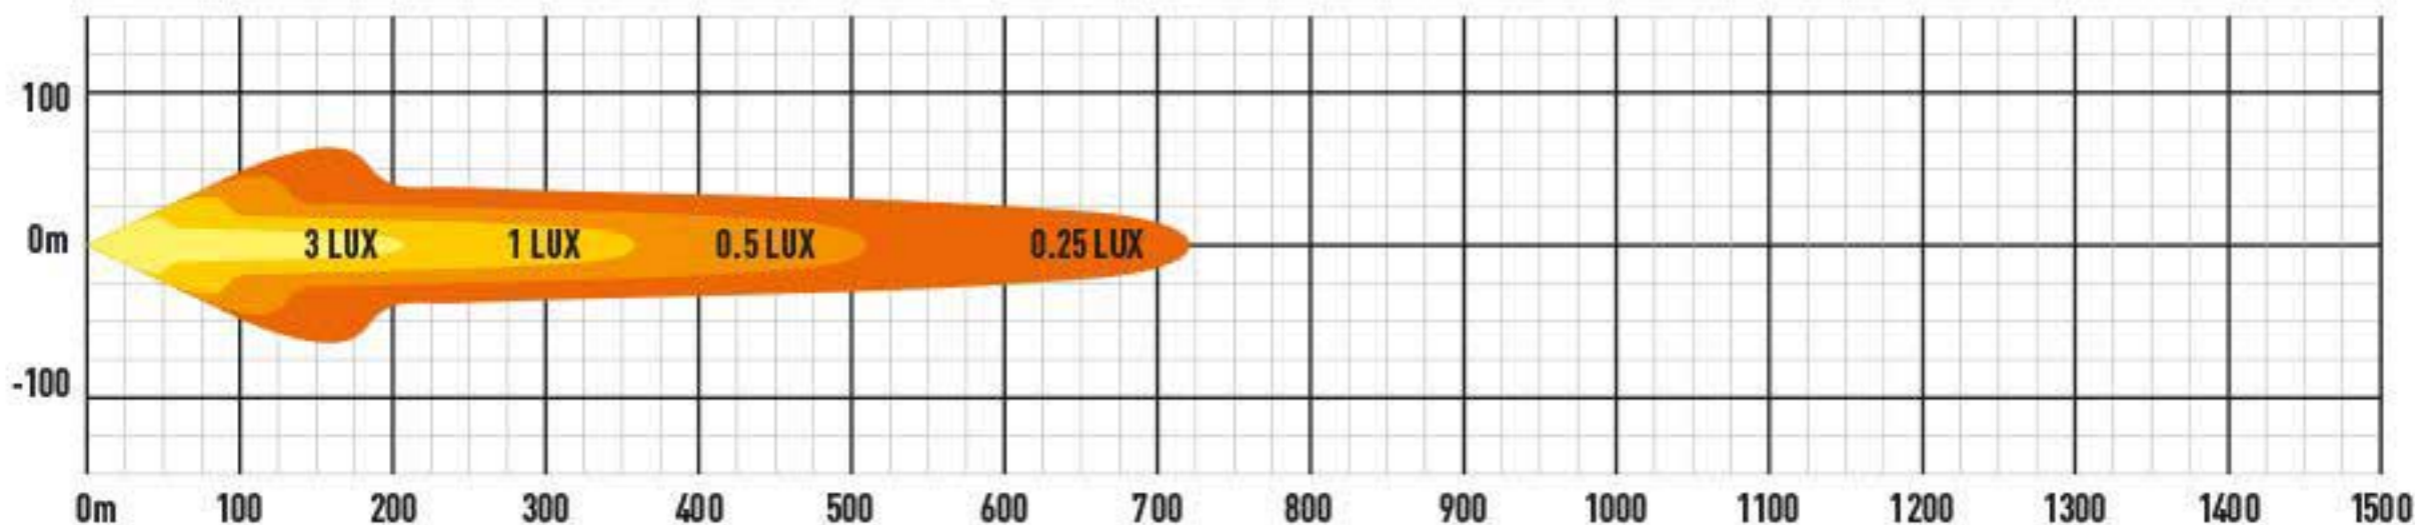

CARBON-6 (2019) DRIVE

GENERATED FROM BSI LAMP PHOTOMETRIC TEST DATA: ON ROAD MEASUREMENT DATA

CARBON-6 (2019) DRIVE – E-MARK COMPLIANT*

GENERATED FROM BSI LAMP PHOTOMETRIC TEST DATA: ON ROAD MEASUREMENT DATA

*E-MARK COMPLIANT MODE ACTIVATED VIA DASHBOARD CONTROLLER (SOLD SEPARATELY)

BILBRÖDERNA

CF-PA12 MATERIAL