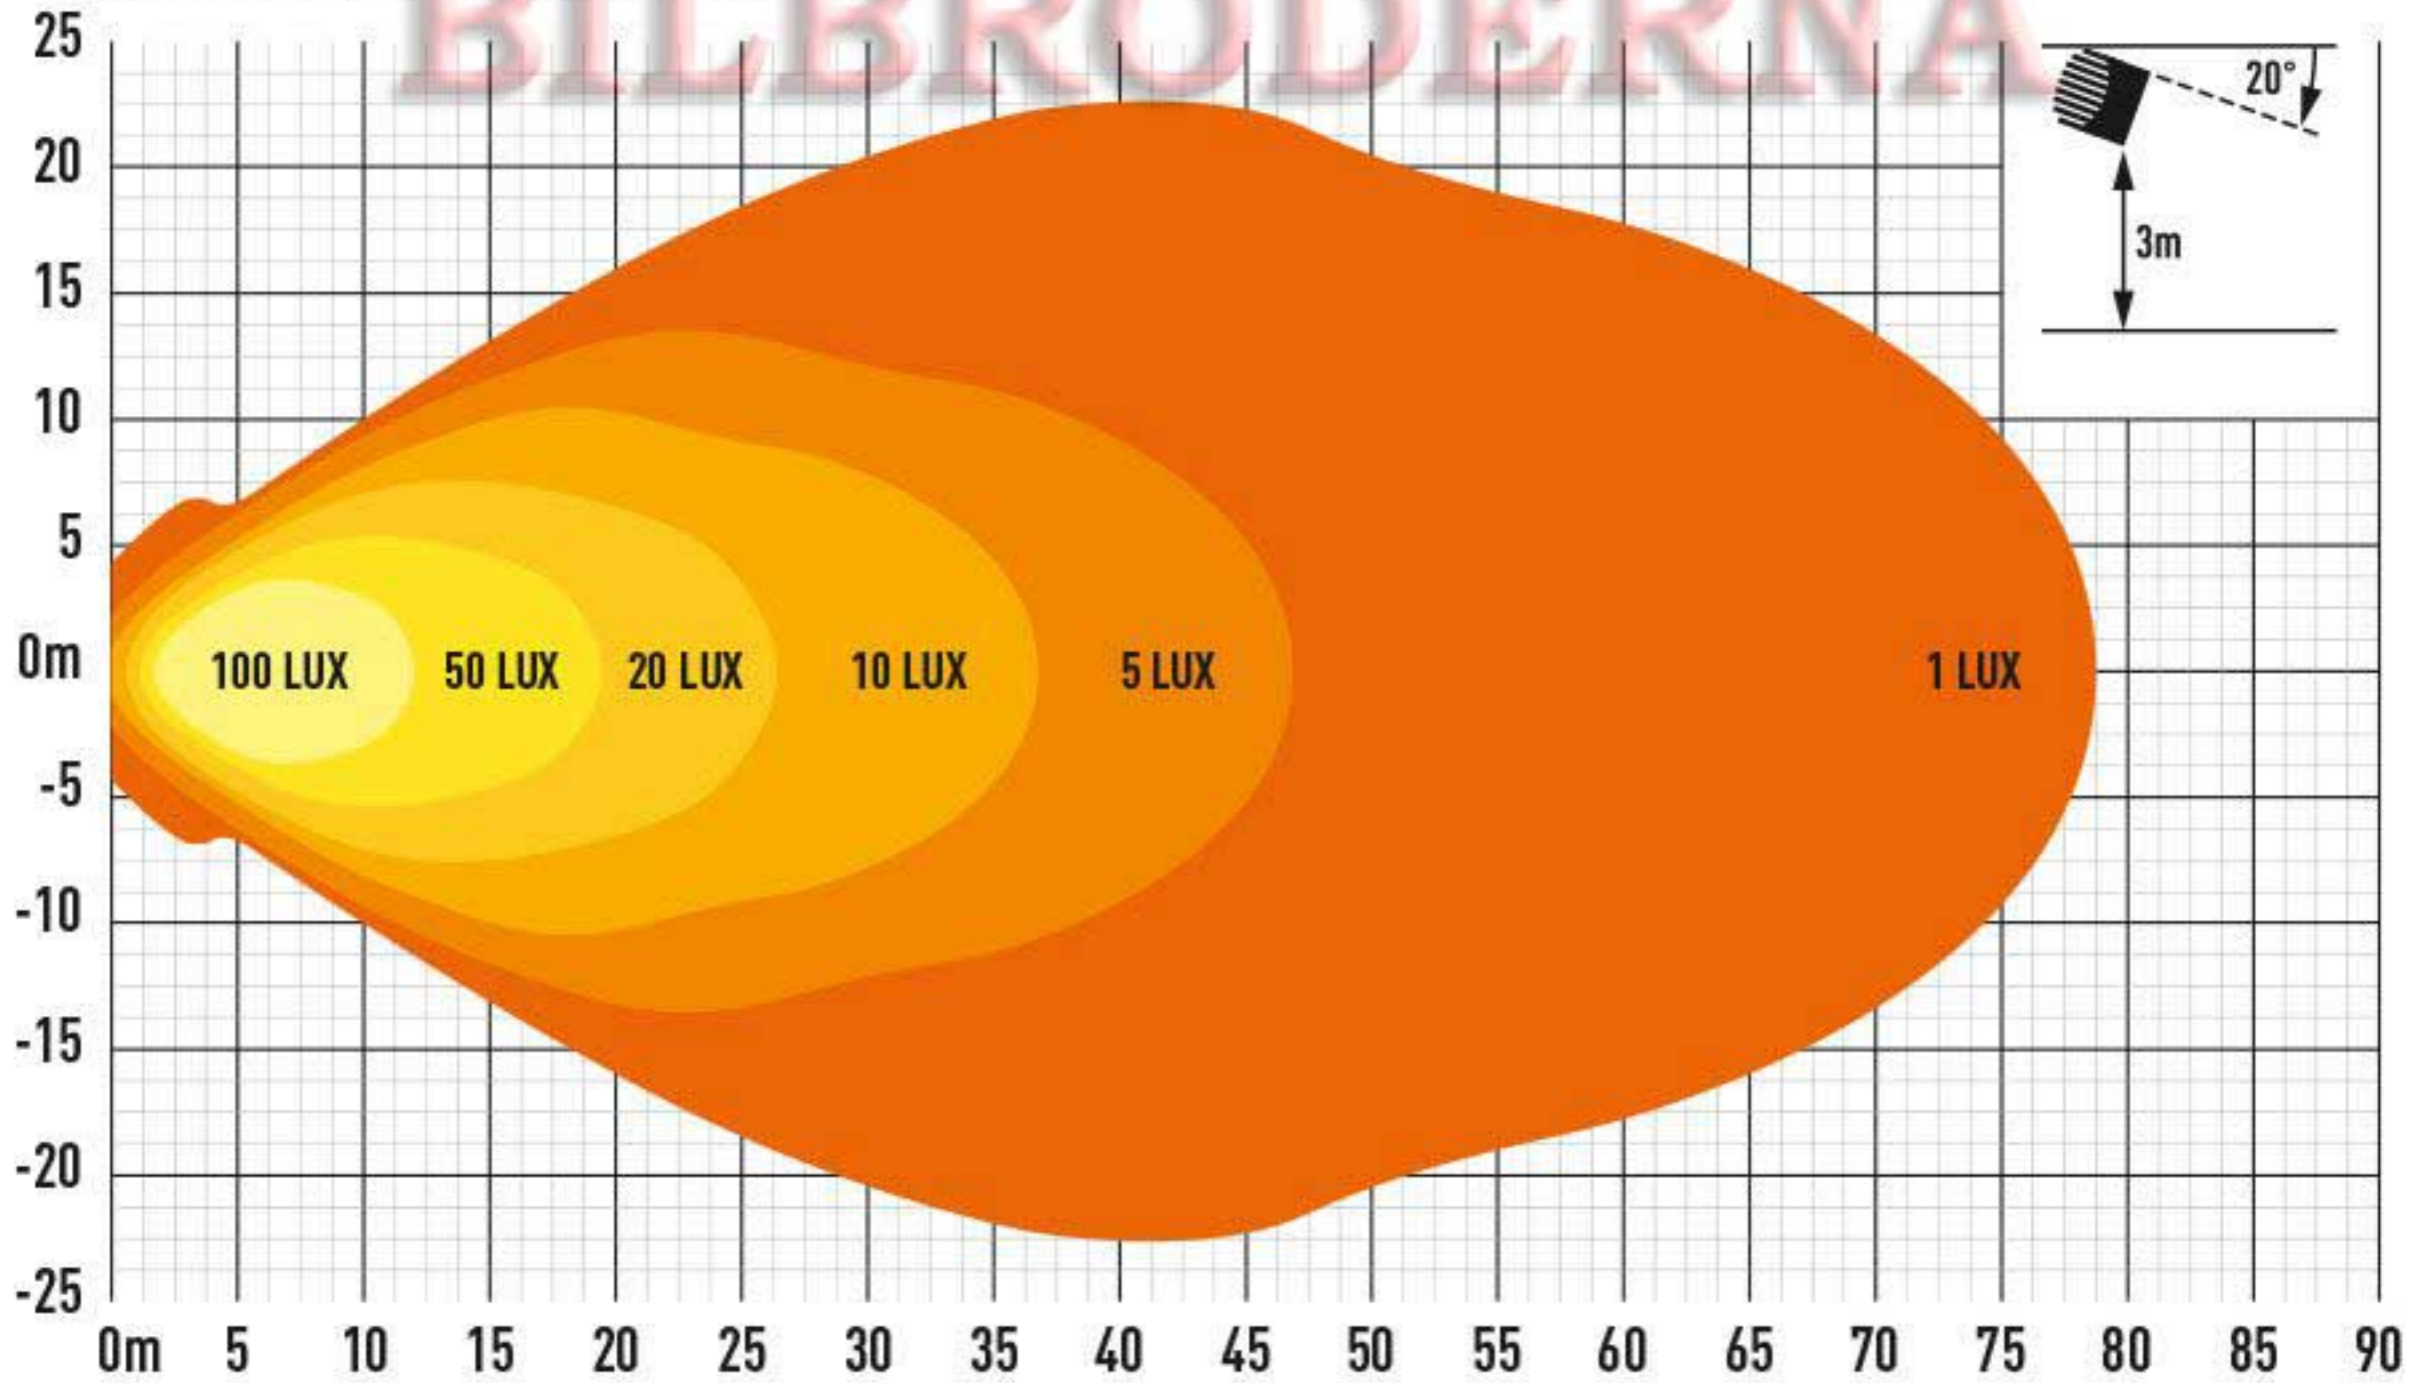

UTILITY-80 GEN 2

50 lux line represents HSE guidelines for working outside at night while undertaking general tasks, such as labouring or moving goods.