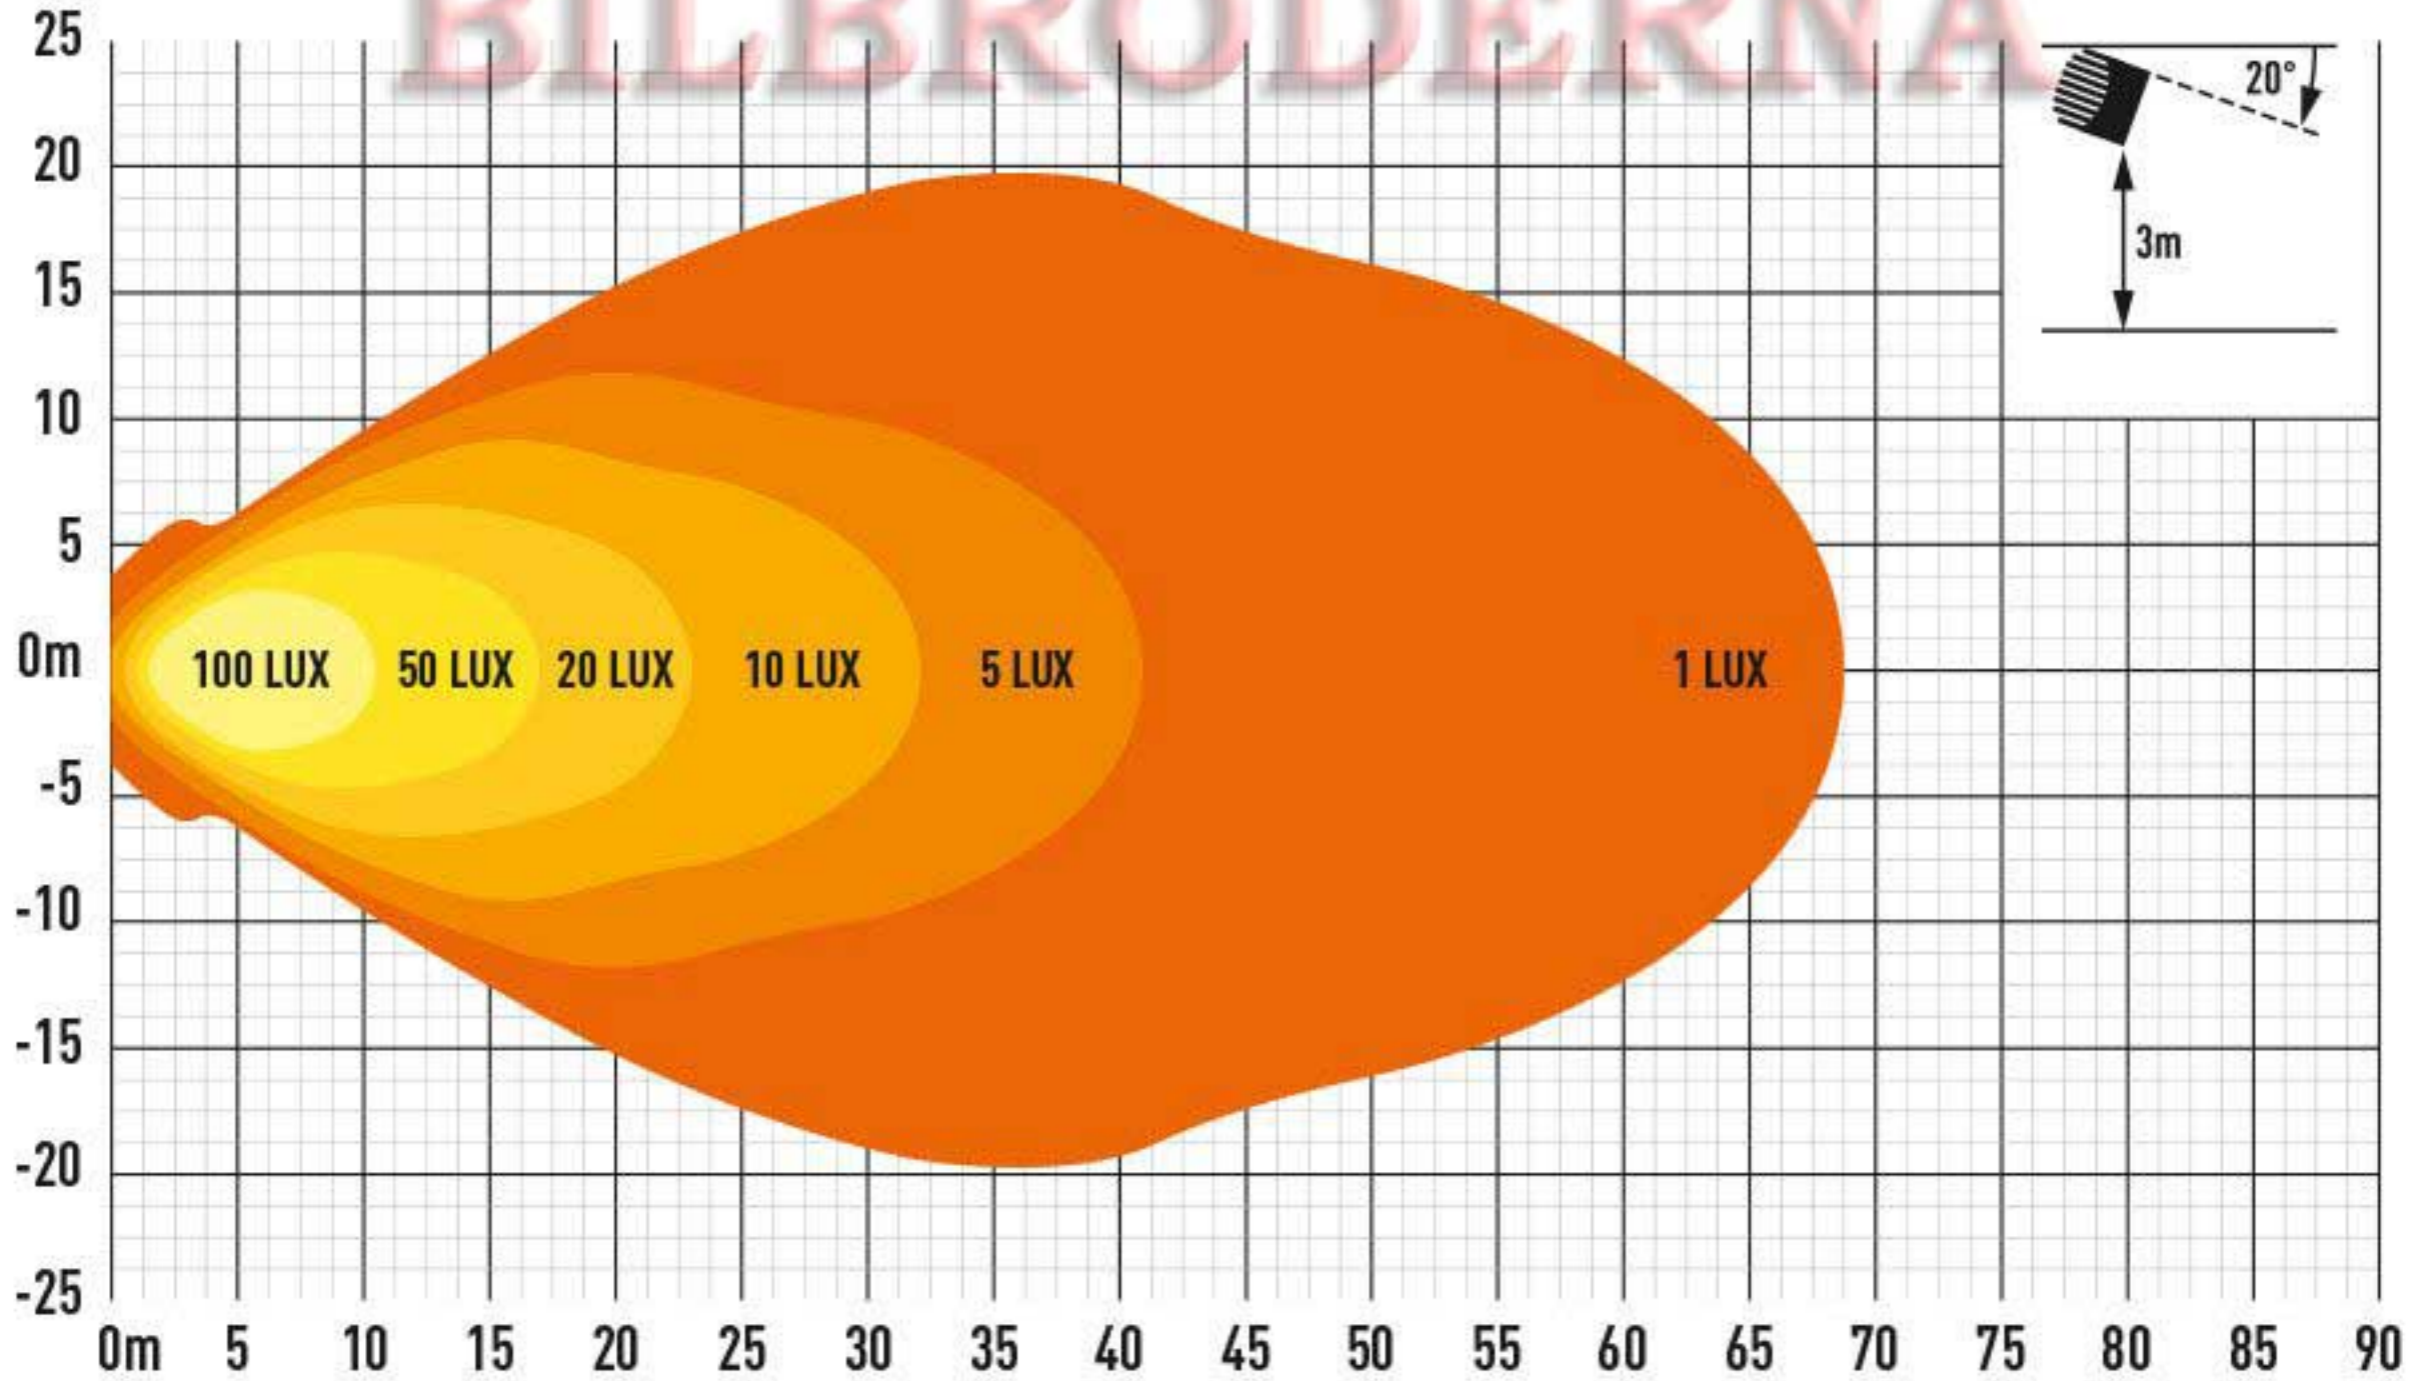

# BILBRÖDERNA

50 lux line represents HSE guidelines for working outside at night while undertaking general tasks, such as labouring or moving goods.

# UTILITY-45 GEN 2

50 lux line represents HSE guidelines for working outside at night while undertaking general tasks, such as labouring or moving goods.